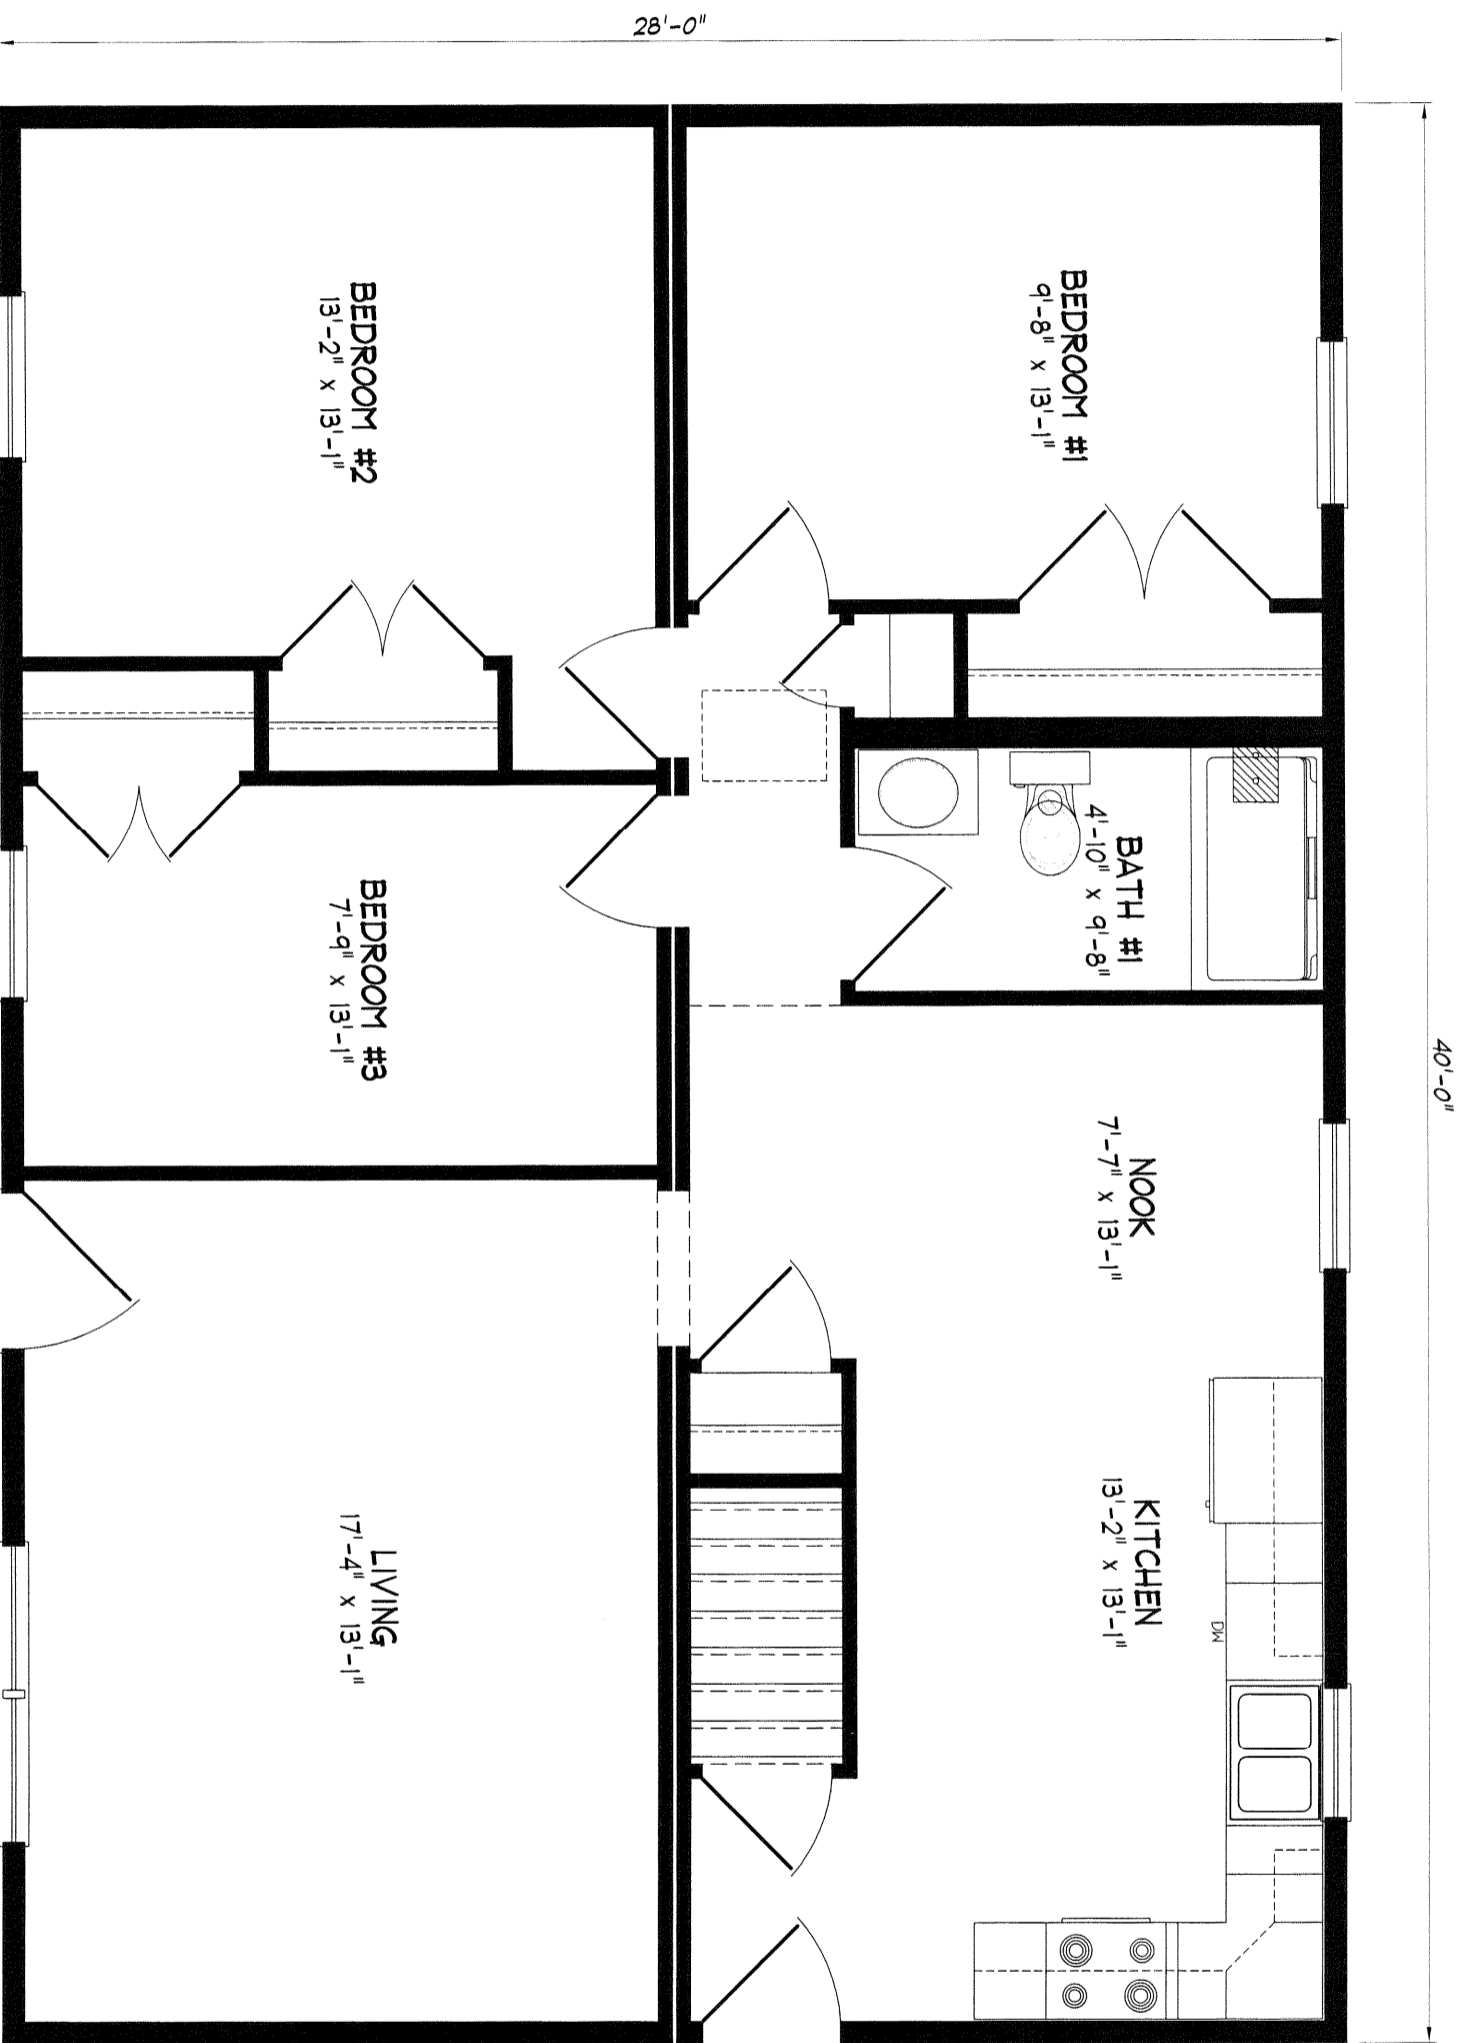

NOTE: ANY & ALL Material shipped loose for the site completion of the manufactured product is ULTIMATELY the SOLE RESPONSIBILITY OF THE BUILDER LISTED BELOW to install and finish.

Standard
Cherrydale 25

NEW ENGLAND HOMES INC.

270 OCEAN ROAD
GREENLAND, NH 03840
© COPYRIGHT 2000

DRAWN	ENG	DATE	01-31-06
REV.		DATE	
SCALE	1/4" = 1'-0"		

N.E.H.
Standard

NOTE: ANY & ALL Material shipped loose for the site completion of the manufactured product is ULTIMATELY the SOLE RESPONSIBILITY OF THE BUILDER LISTED BELOW to install and finish.

Standard
Cherrydale 28

NEW ENGLAND HOMES INC.

270 OCEAN ROAD
GREENLAND, NH 03840
© COPYRIGHT 2000

DRAWN	ENG	DATE	01-13-06
REV.		DATE	
SCALE	1/4" = 1'-0"		

NEH.
Standard