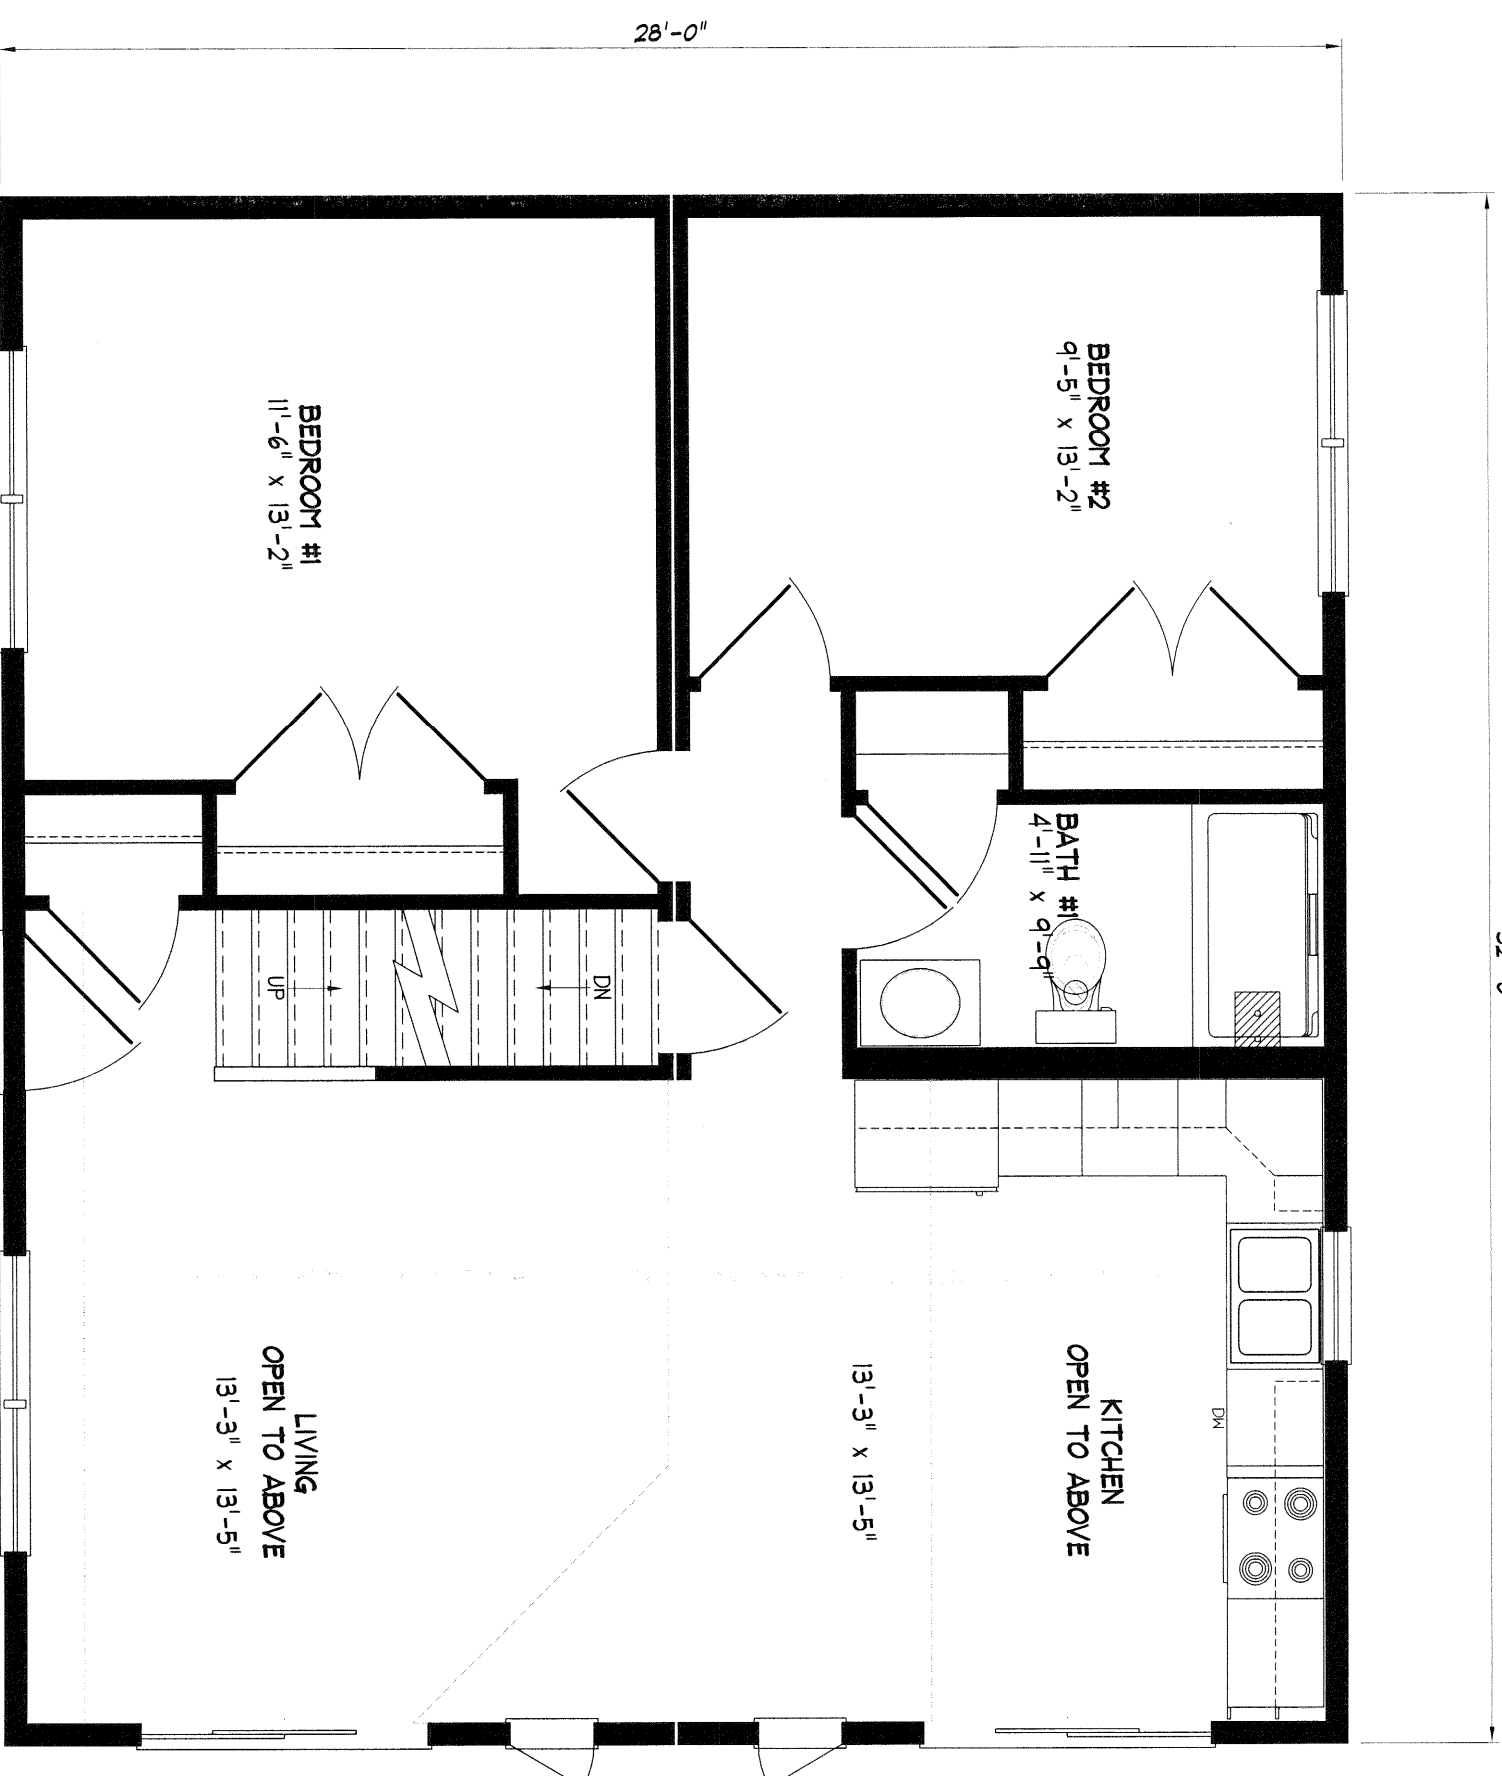

32'-0"

NOTE: ANY & ALL Material shipped loose for the site completion of the manufactured product is ULTIMATELY the SOLE RESPONSIBILITY OF THE BUILDER LISTED BELOW to install and finish.

STANDARD
SEBAGO II

NEW ENGLAND HOMES INC.
270 OCEAN ROAD
GREENLAND, NH 03940
© COPYRIGHT 2000

DRAWN	EAW	DATE	2/8/06
REV.		DATE	
SCALE	1/4" = 1'-0"		

N.E.H.
STANDARD

NOTE: ANY & ALL Material shipped loose for the site completion of the manufactured product is ULTIMATELY the SOLE RESPONSIBILITY OF THE BUILDER LISTED BELOW to install and finish.

**STANDARD
SEBAGO II**

NEW ENGLAND HOMES INC.

270 OCEAN ROAD
GREENLAND, NH 03840
© COPYRIGHT 2000

DRAWN	EAW	DATE	2/8/06
REV.		DATE	
SCALE	1/4" = 1'-0"		

**NE.H.
STANDARD**