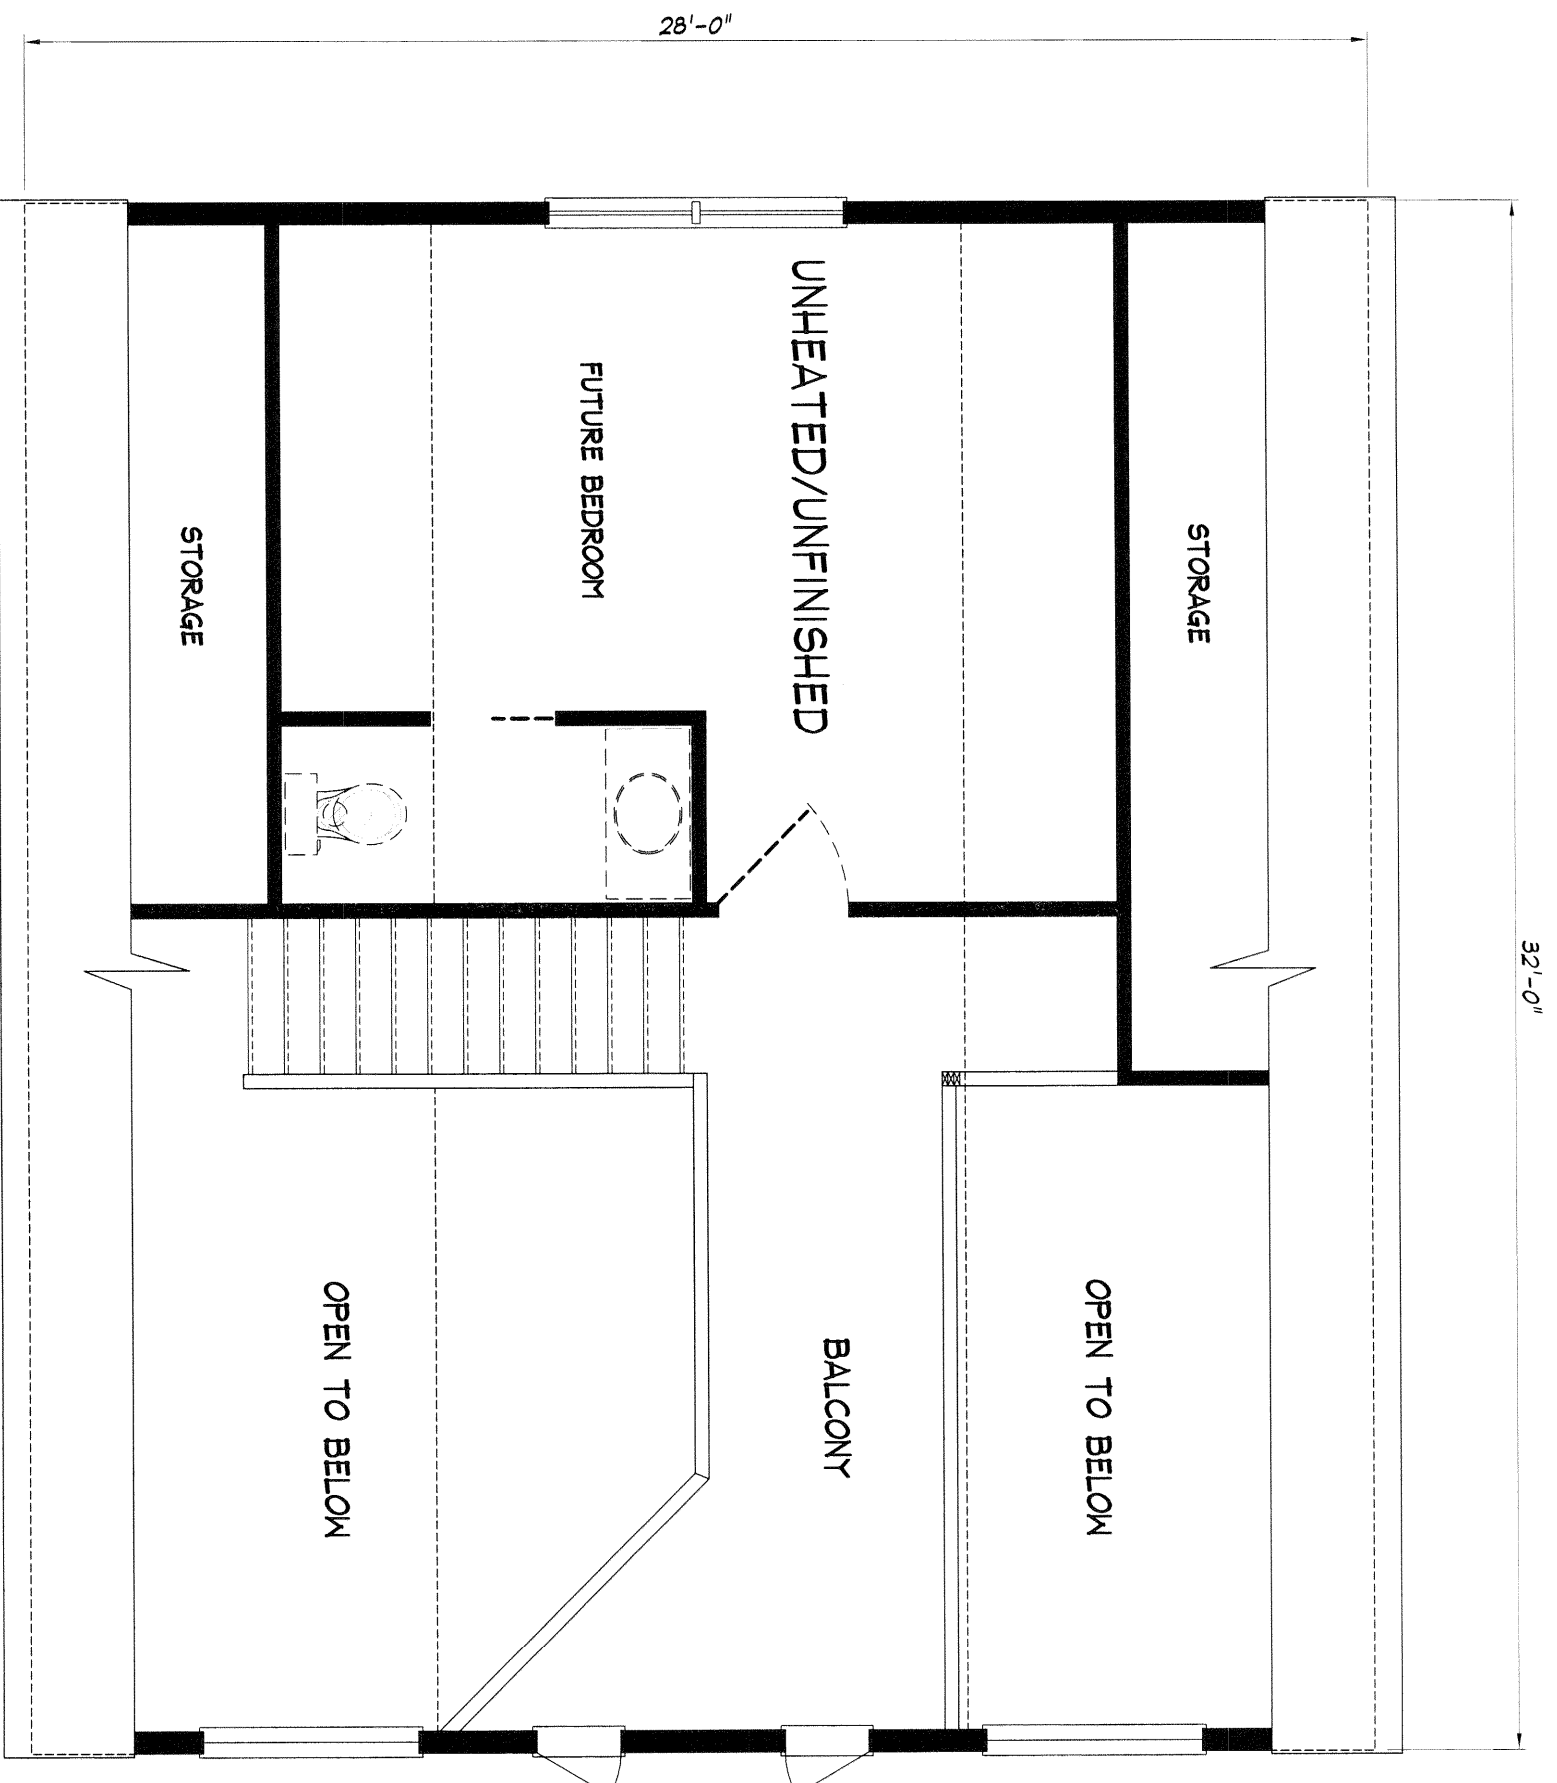

32'-0"

NOTE: ANY & ALL Material shipped loose for the site completion of the manufactured product is ULTIMATELY the SOLE RESPONSIBILITY OF THE BUILDER LISTED BELOW to install and finish.

STANDARD
SEBAGO II

NEW ENGLAND HOMES INC.
270 OCEAN ROAD
GREENLAND, NH 03940
© COPYRIGHT 2000

DRAWN	EAW	DATE	2/8/06
REV.		DATE	
SCALE	1/4" = 1'-0"		

N.E.H.
STANDARD

NOTE: ANY & ALL Material shipped loose for the site completion of the manufactured product is ULTIMATELY the SOLE RESPONSIBILITY OF THE BUILDER LISTED BELOW to install and finish.

**STANDARD
SEBAGO II**

NEW ENGLAND HOMES INC.

270 OCEAN ROAD
GREENLAND, NH 03840
© COPYRIGHT 2000

DRAWN	EAW	DATE	2/8/06
REV.		DATE	
SCALE	1/4" = 1'-0"		

**NE.H.
STANDARD**