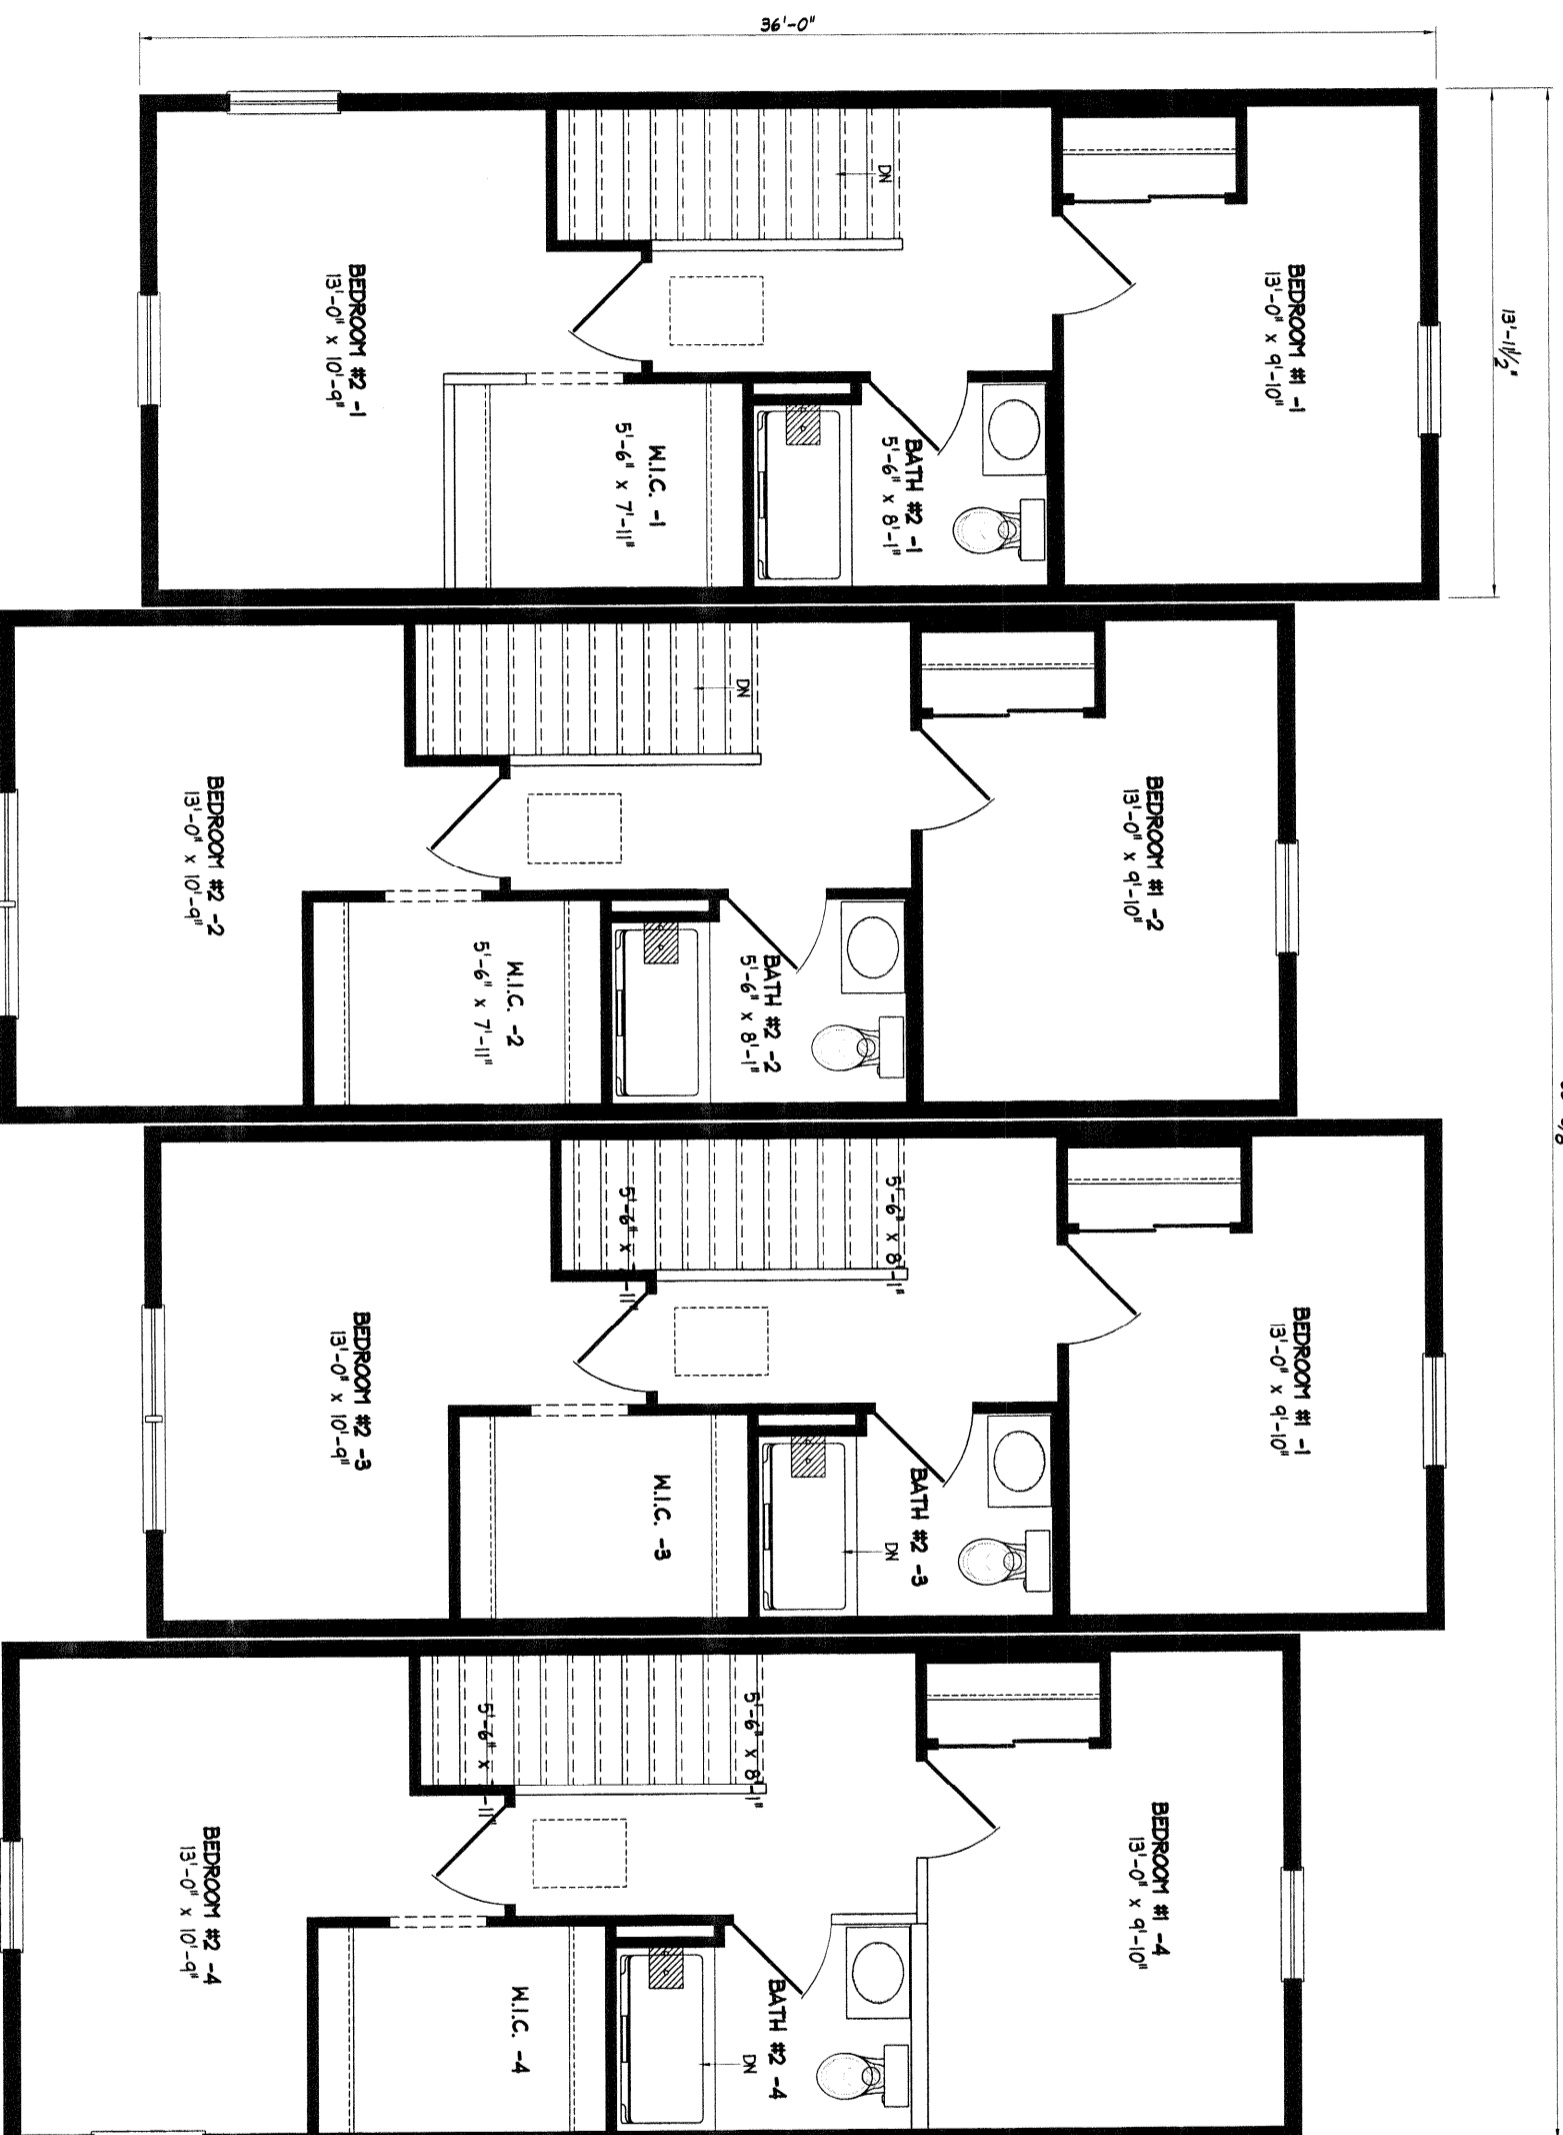

UNIT 1

UNIT 2

UNIT 3

UNIT 4

NOTE: ANY & ALL Material shipped loose for the site completion of the manufactured product is ULTIMATELY the SOLE RESPONSIBILITY OF THE BUILDER LISTED BELOW to install and finish.

Standard
Cedar Ridge

New England Homes

NEW ENGLAND HOMES INC.
270 OCEAN ROAD
GREENLAND, NH 03840
© COPYRIGHT 2000

REV.	DATE	DATE
SCALE	3/16" = 1'-0"	

NEH
NEH

56'-5 1/2"

UNIT 1

UNIT 2