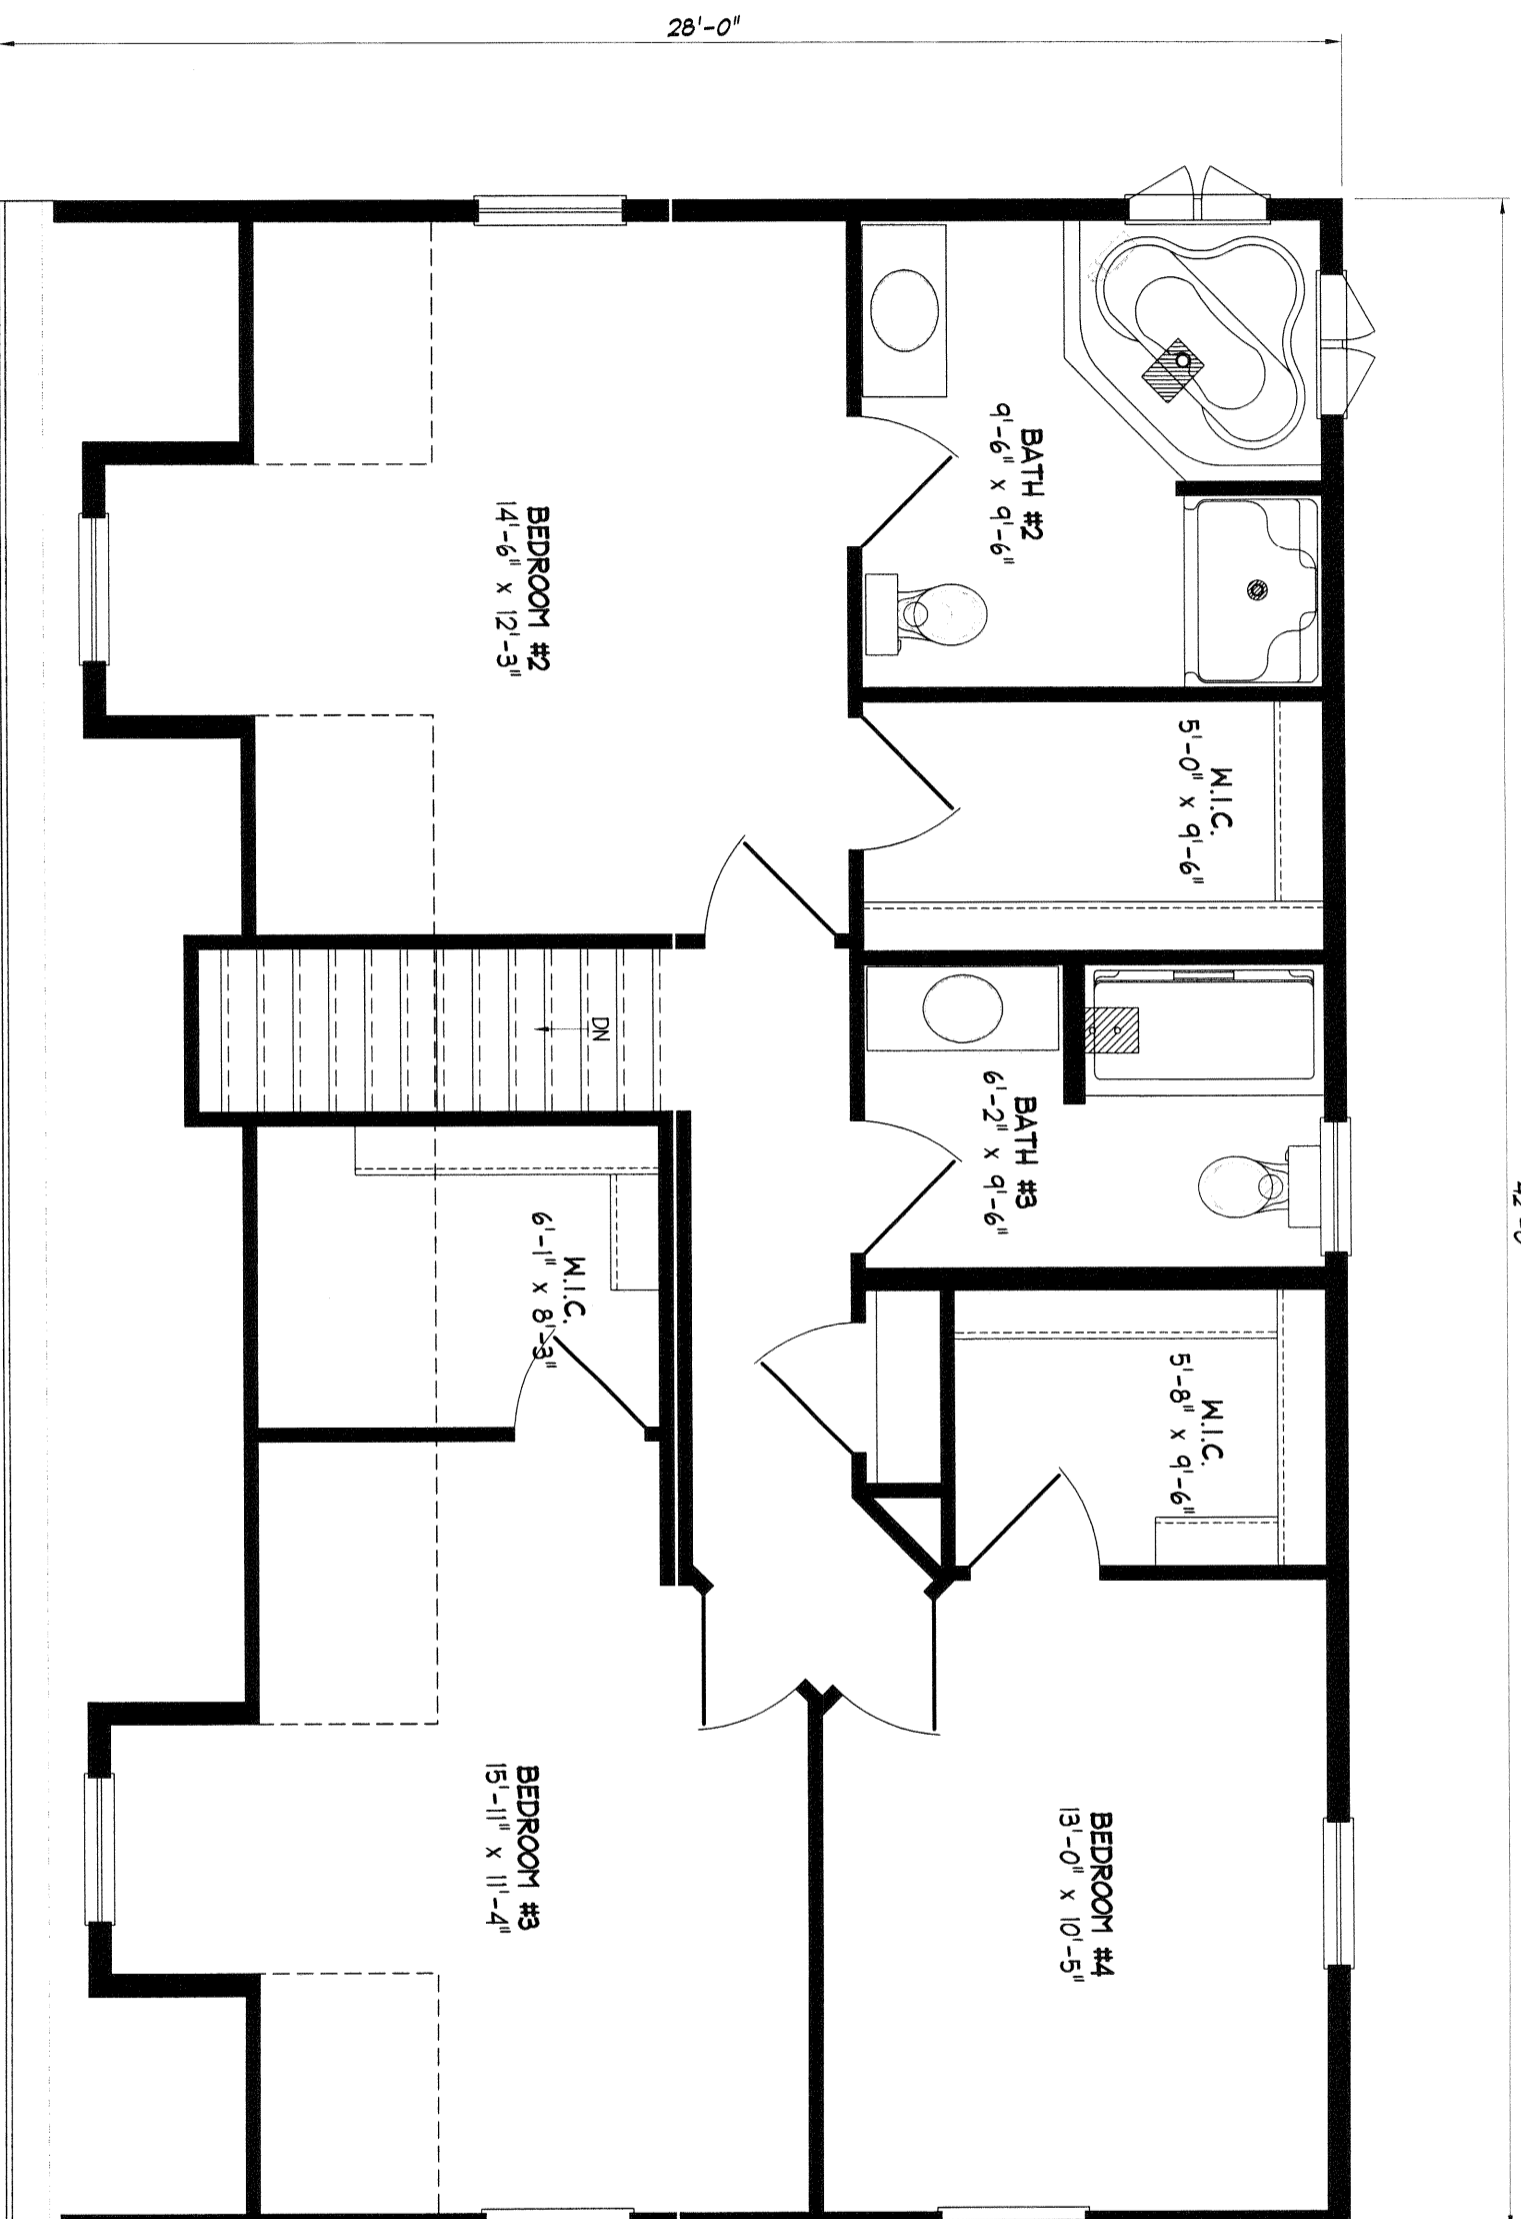

42'-0"

28'-0"

NOTES:
 -CHANGED 3-0 SWING DOOR INTO DINING ROOM
 FROM KITCHEN TO A 3-0 CO

NOTE: ANY & ALL Material shipped loose for the site completion of the manufactured product is ULTIMATELY the SOLE RESPONSIBILITY OF THE BUILDER LISTED BELOW to install and finish.

Standard
 Casco Bay

NEW ENGLAND HOMES INC.
 270 OCEAN ROAD
 GREENLAND, NH 03840
 © COPYRIGHT 2000

DRAWN	PRG	DATE	02-20-06
REV.		DATE	
SCALE		1/4" = 1'-0"	

NE.H.
 Standard

42'-0"

NOTES:
-CHANGED 3-0 SWING DOOR INTO DINING ROOM
FROM KITCHEN TO A 3-0 CO

270 OCEAN ROAD
GREENLAND, N.H. 03940
© COPYRIGHT 2000

DRAWN	PRG	DATE	02-20-06
REV		DATE	
SCALE	1/4" = 1'-0"		

NE.H.
Standard