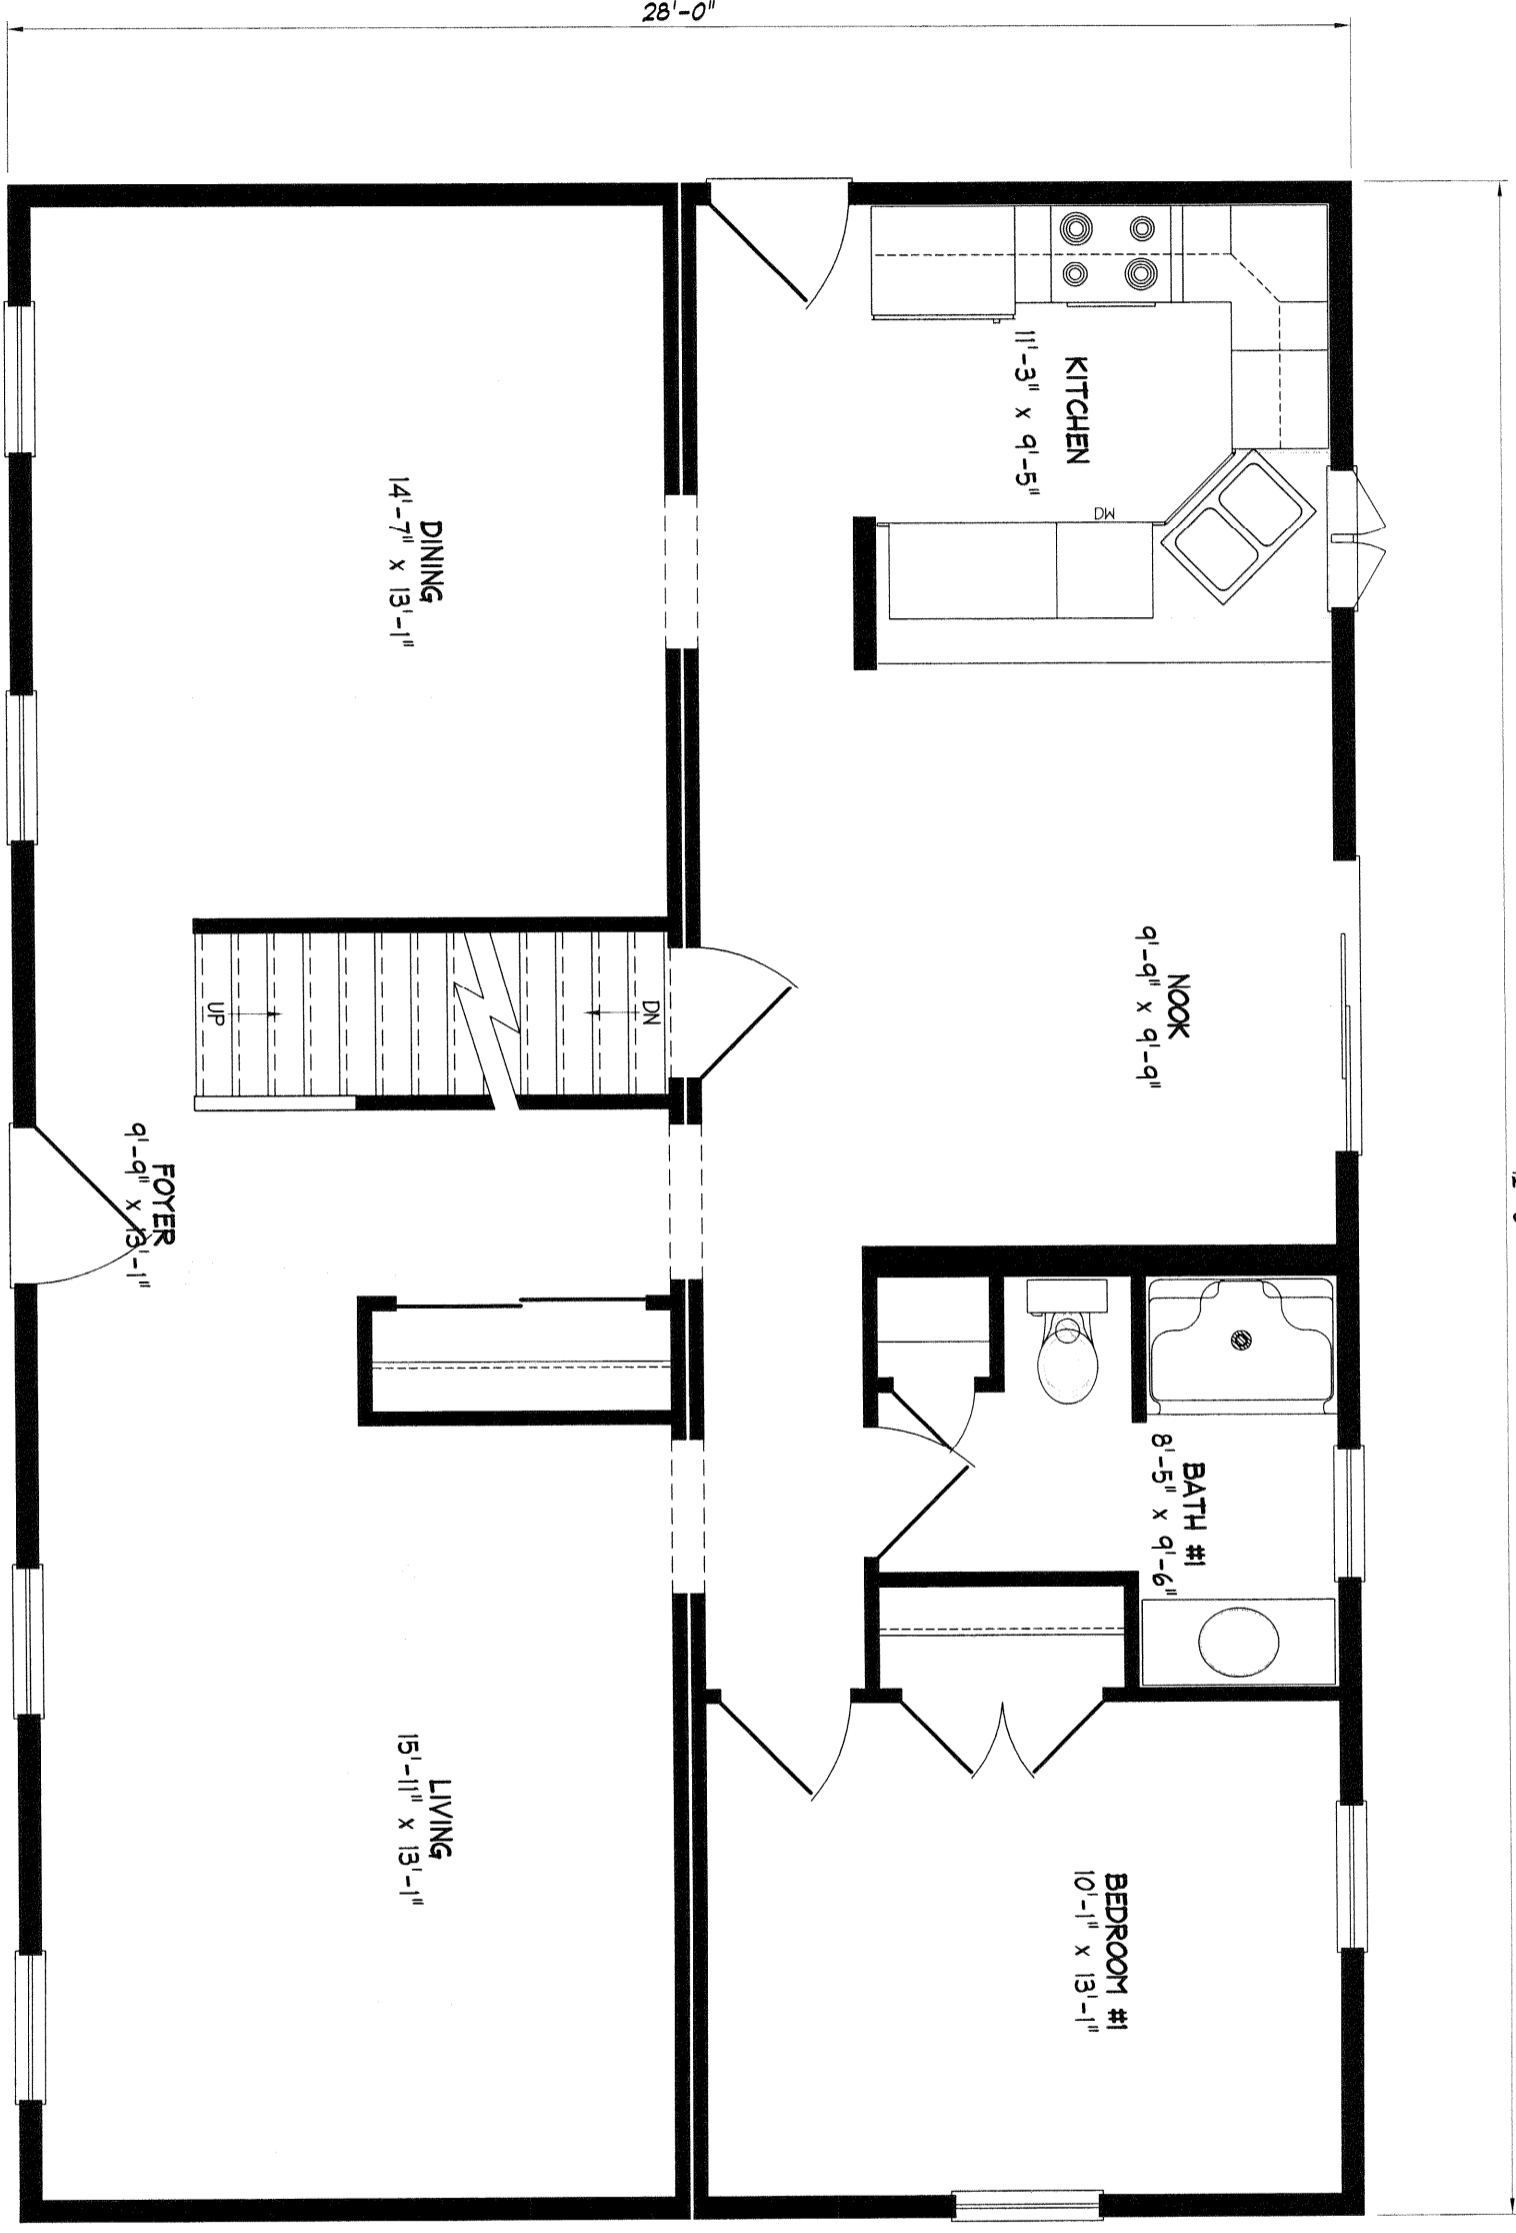

42'-0"

28'-0"

NOTES:
 -CHANGED 3-0 SWING DOOR INTO DINING ROOM
 FROM KITCHEN TO A 3-0 CO

NOTE: ANY & ALL Material shipped loose for the site completion of the manufactured product is ULTIMATELY the SOLE RESPONSIBILITY OF THE BUILDER LISTED BELOW to install and finish.

Standard
 Casco Bay

NEW ENGLAND HOMES INC.
 270 OCEAN ROAD
 GREENLAND, NH 03840
 © COPYRIGHT 2000

DRAWN	PRG	DATE	02-20-06
REV.		DATE	
SCALE		1/4" = 1'-0"	

NE.H.
 Standard

42'-0"

NOTES:
-CHANGED 3-0 SWING DOOR INTO DINING ROOM
FROM KITCHEN TO A 3-0 CO

270 OCEAN ROAD
GREENLAND, N.H. 03940
© COPYRIGHT 2000

DRAWN	PRG	DATE	02-20-06
REV		DATE	
SCALE	1/4" = 1'-0"		

NE.H.
Standard