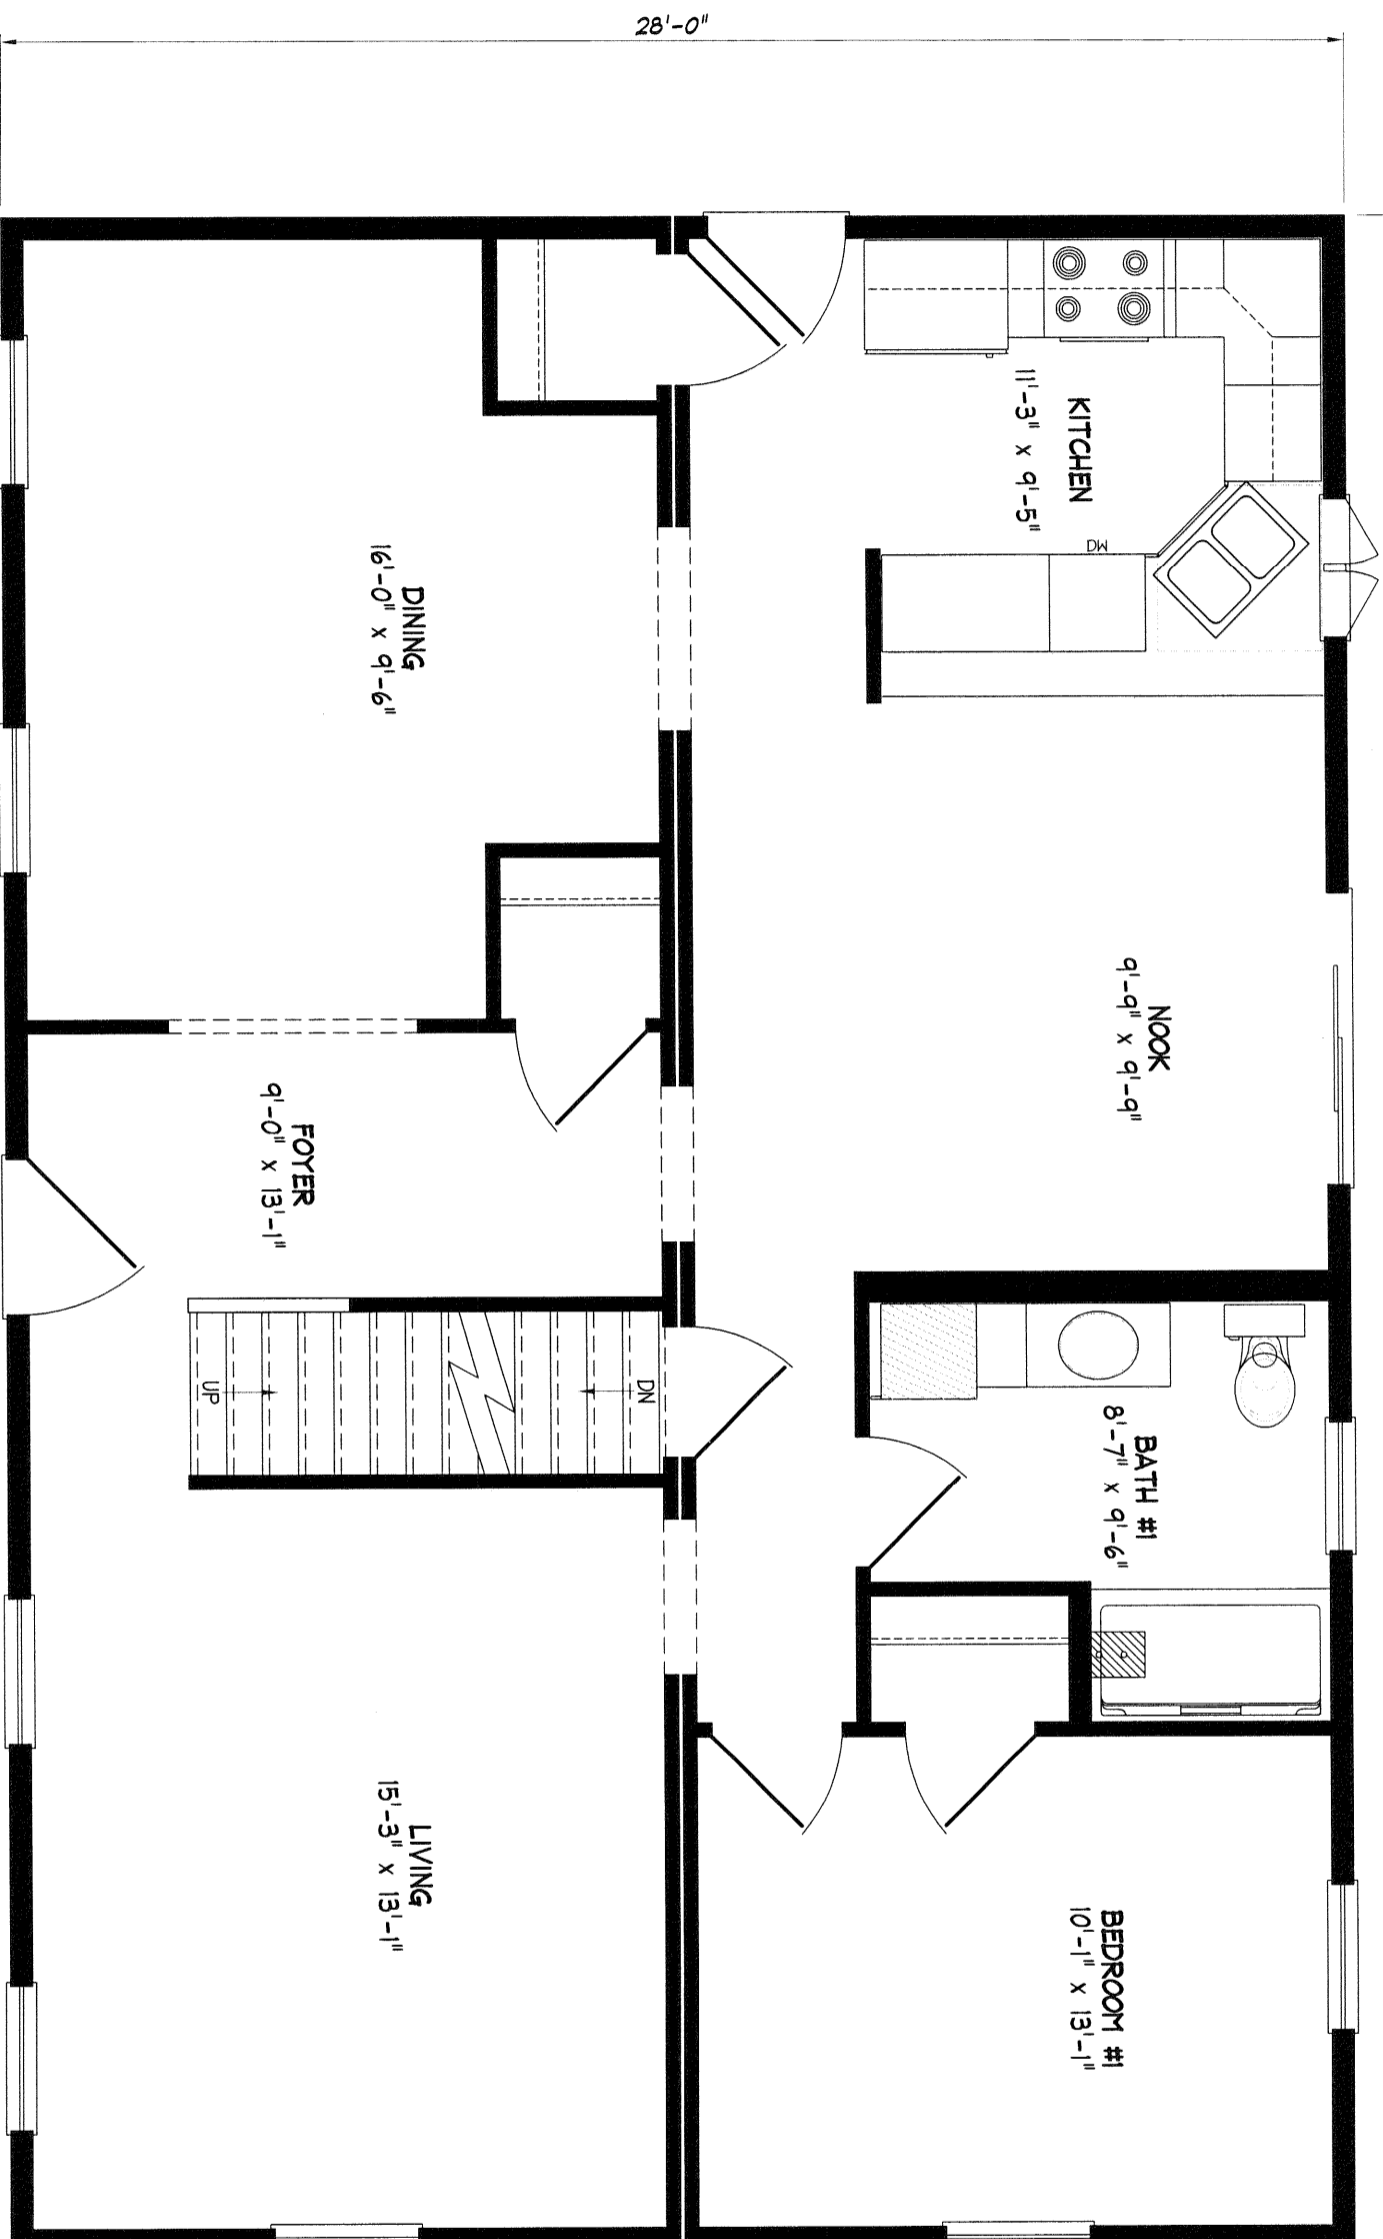

42'-0"

- NOTES:
- CHANGED 3-0 BIFOLD IN BEDROOM #1 TO 2-6 SWING
  - CHANGED 4-0 BIFOLD IN BEDROOM #2 TO 2/2-0 SWING
  - CHANGED 6-0 BIFOLD IN BEDROOM #3 TO 2/2-6 SWING

NOTE: ANY & ALL Material shipped loose for the site completion of the manufactured product is ULTIMATELY the SOLE RESPONSIBILITY OF THE BUILDER LISTED BELOW to install and finish.

Standard  
Cape Neddick

NEW ENGLAND HOMES INC.

270 OCEAN ROAD  
GREENLAND, NH 03340  
© COPYRIGHT 2000

DRAWN	PRG	DATE	02-16-06
REV.		DATE	
SCALE	1/4" = 1'-0"		

N.E.H.  
Standard

42'-0"

- NOTES:
- CHANGED 3-0 BIFOLD IN BEDROOM #1 TO 2-6 SWING
  - CHANGED 4-0 BIFOLD IN BEDROOM #2 TO 2/2-0 SWING
  - CHANGED 6-0 BIFOLD IN BEDROOM #3 TO 2/2-6 SWING

**NEW ENGLAND HOMES INC.**

270 OCEAN ROAD  
GREENLAND, NH 03840  
© COPYRIGHT 2000

DRAWN	PRG	DATE	02-16-06
REV		DATE	
SCALE	1/4" = 1'-0"		

NEH.  
Standard