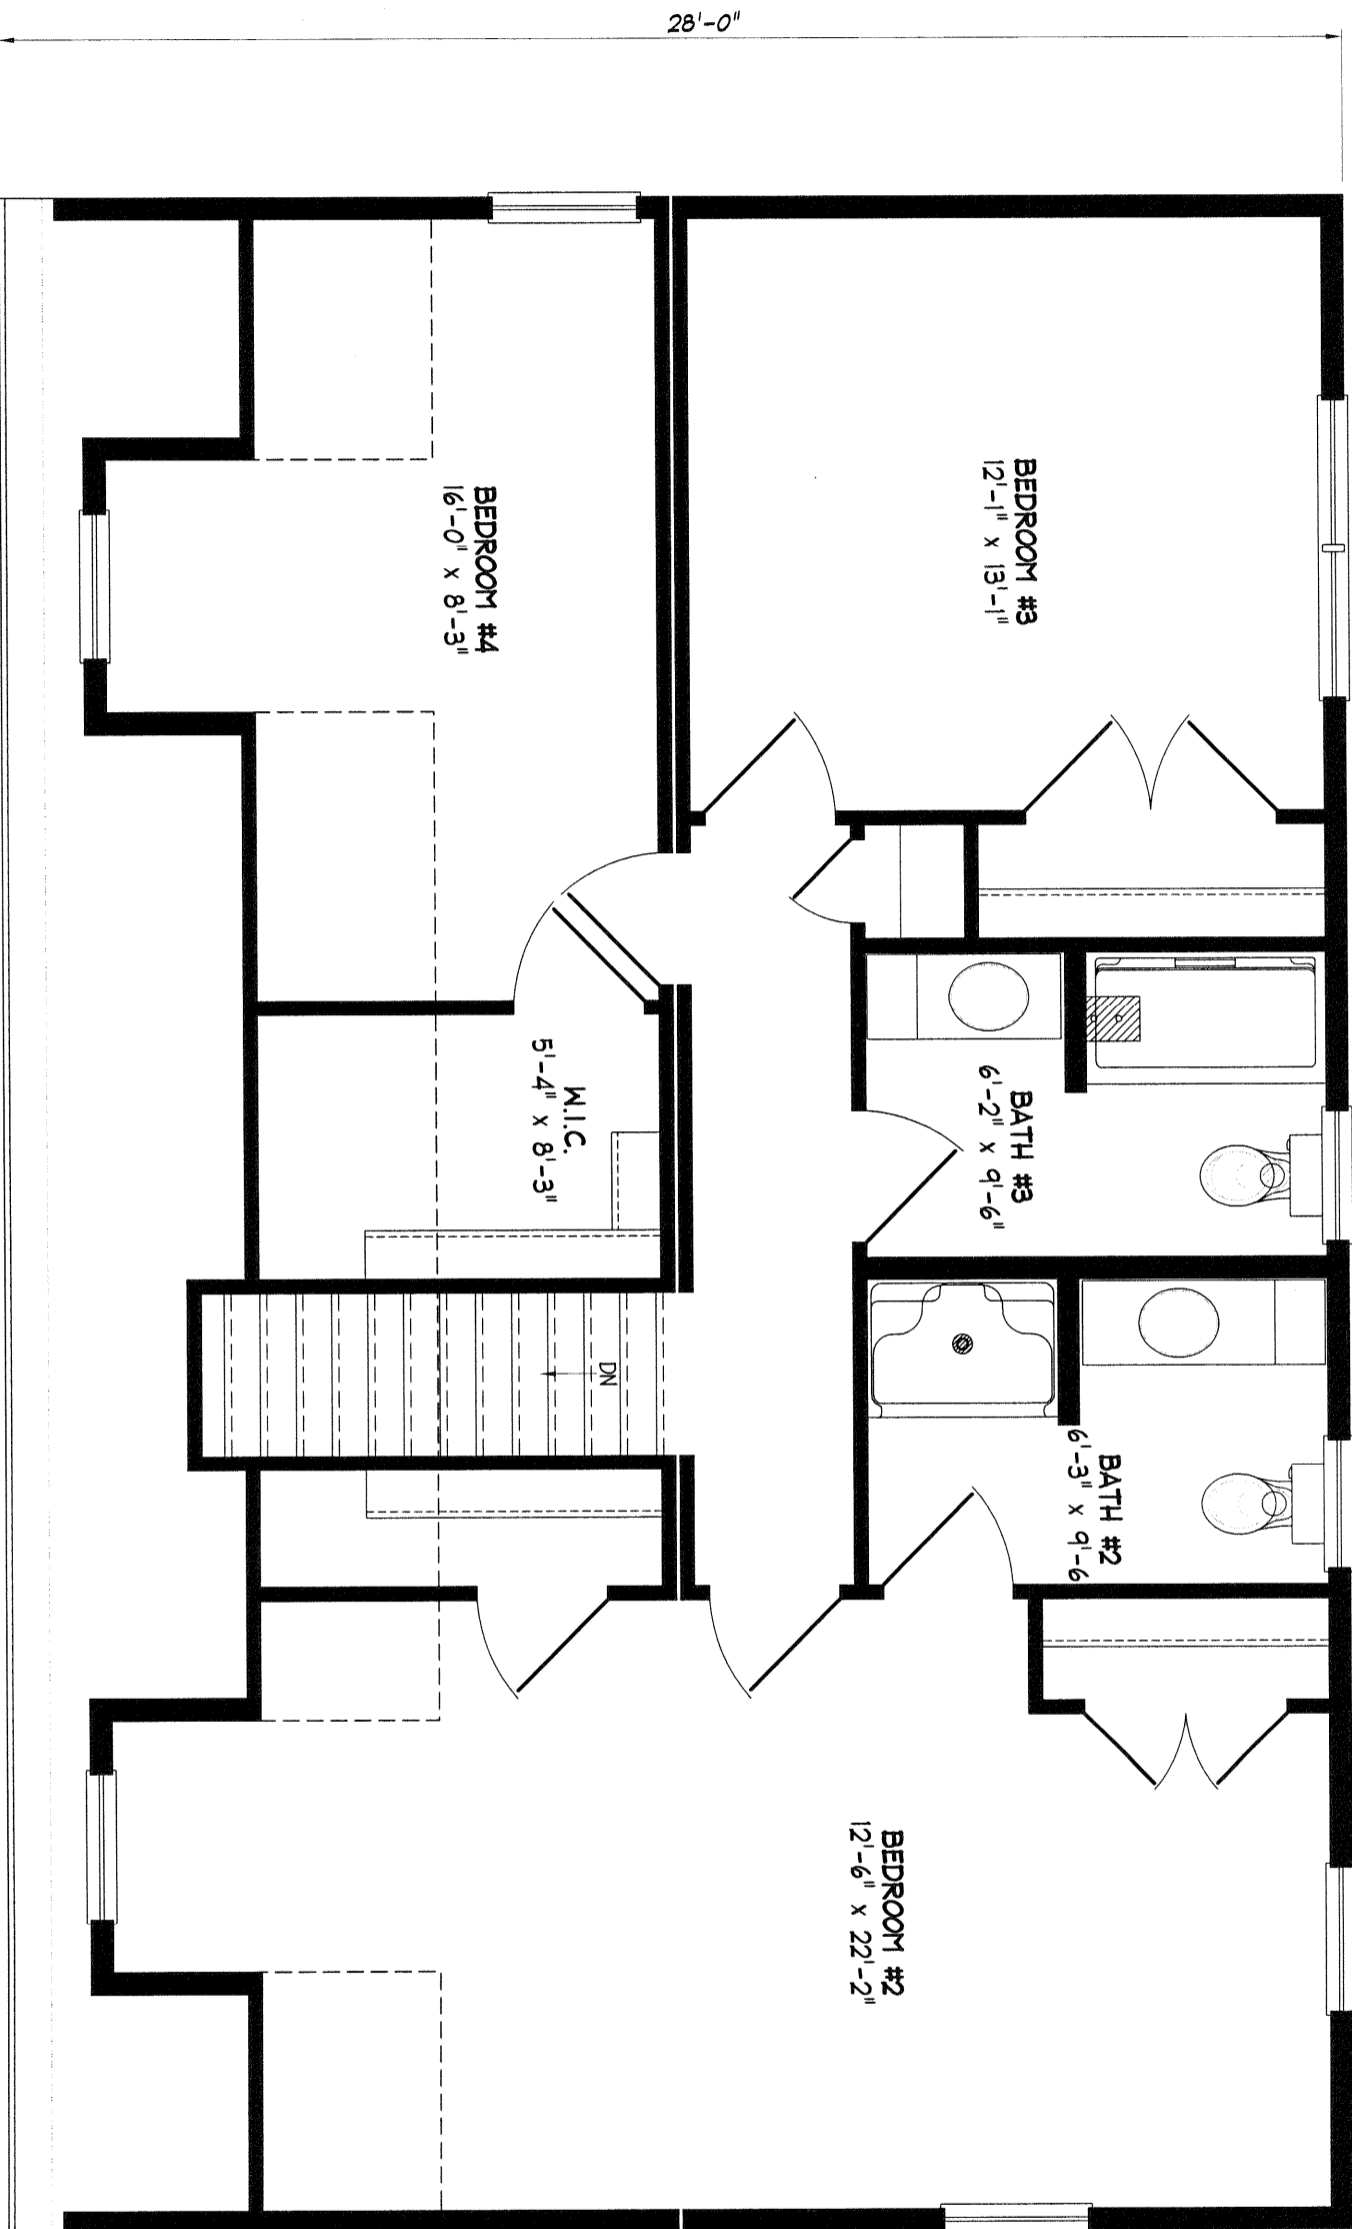

42'-0"

- NOTES:
- CHANGED 3-0 BIFOLD IN BEDROOM #1 TO 2-6 SWING
  - CHANGED 4-0 BIFOLD IN BEDROOM #2 TO 2/2-0 SWING
  - CHANGED 6-0 BIFOLD IN BEDROOM #3 TO 2/2-6 SWING

NOTE: ANY & ALL Material shipped loose for the site completion of the manufactured product is ULTIMATELY the SOLE RESPONSIBILITY OF THE BUILDER LISTED BELOW to install and finish.

Standard  
Cape Neddick

NEW ENGLAND HOMES INC.

270 OCEAN ROAD  
GREENLAND, NH 03340  
© COPYRIGHT 2000

DRAWN	PRG	DATE	02-16-06
REV.		DATE	
SCALE	1/4" = 1'-0"		

N.E.H.  
Standard

42'-0"

- NOTES:
- CHANGED 3-0 BIFOLD IN BEDROOM #1 TO 2-6 SWING
  - CHANGED 4-0 BIFOLD IN BEDROOM #2 TO 2/2-0 SWING
  - CHANGED 6-0 BIFOLD IN BEDROOM #3 TO 2/2-6 SWING

**NEW ENGLAND HOMES INC.**

270 OCEAN ROAD  
GREENLAND, NH 03840  
© COPYRIGHT 2000

DRAWN	PRG	DATE	02-16-06
REV		DATE	
SCALE	1/4" = 1'-0"		

NEH.  
Standard