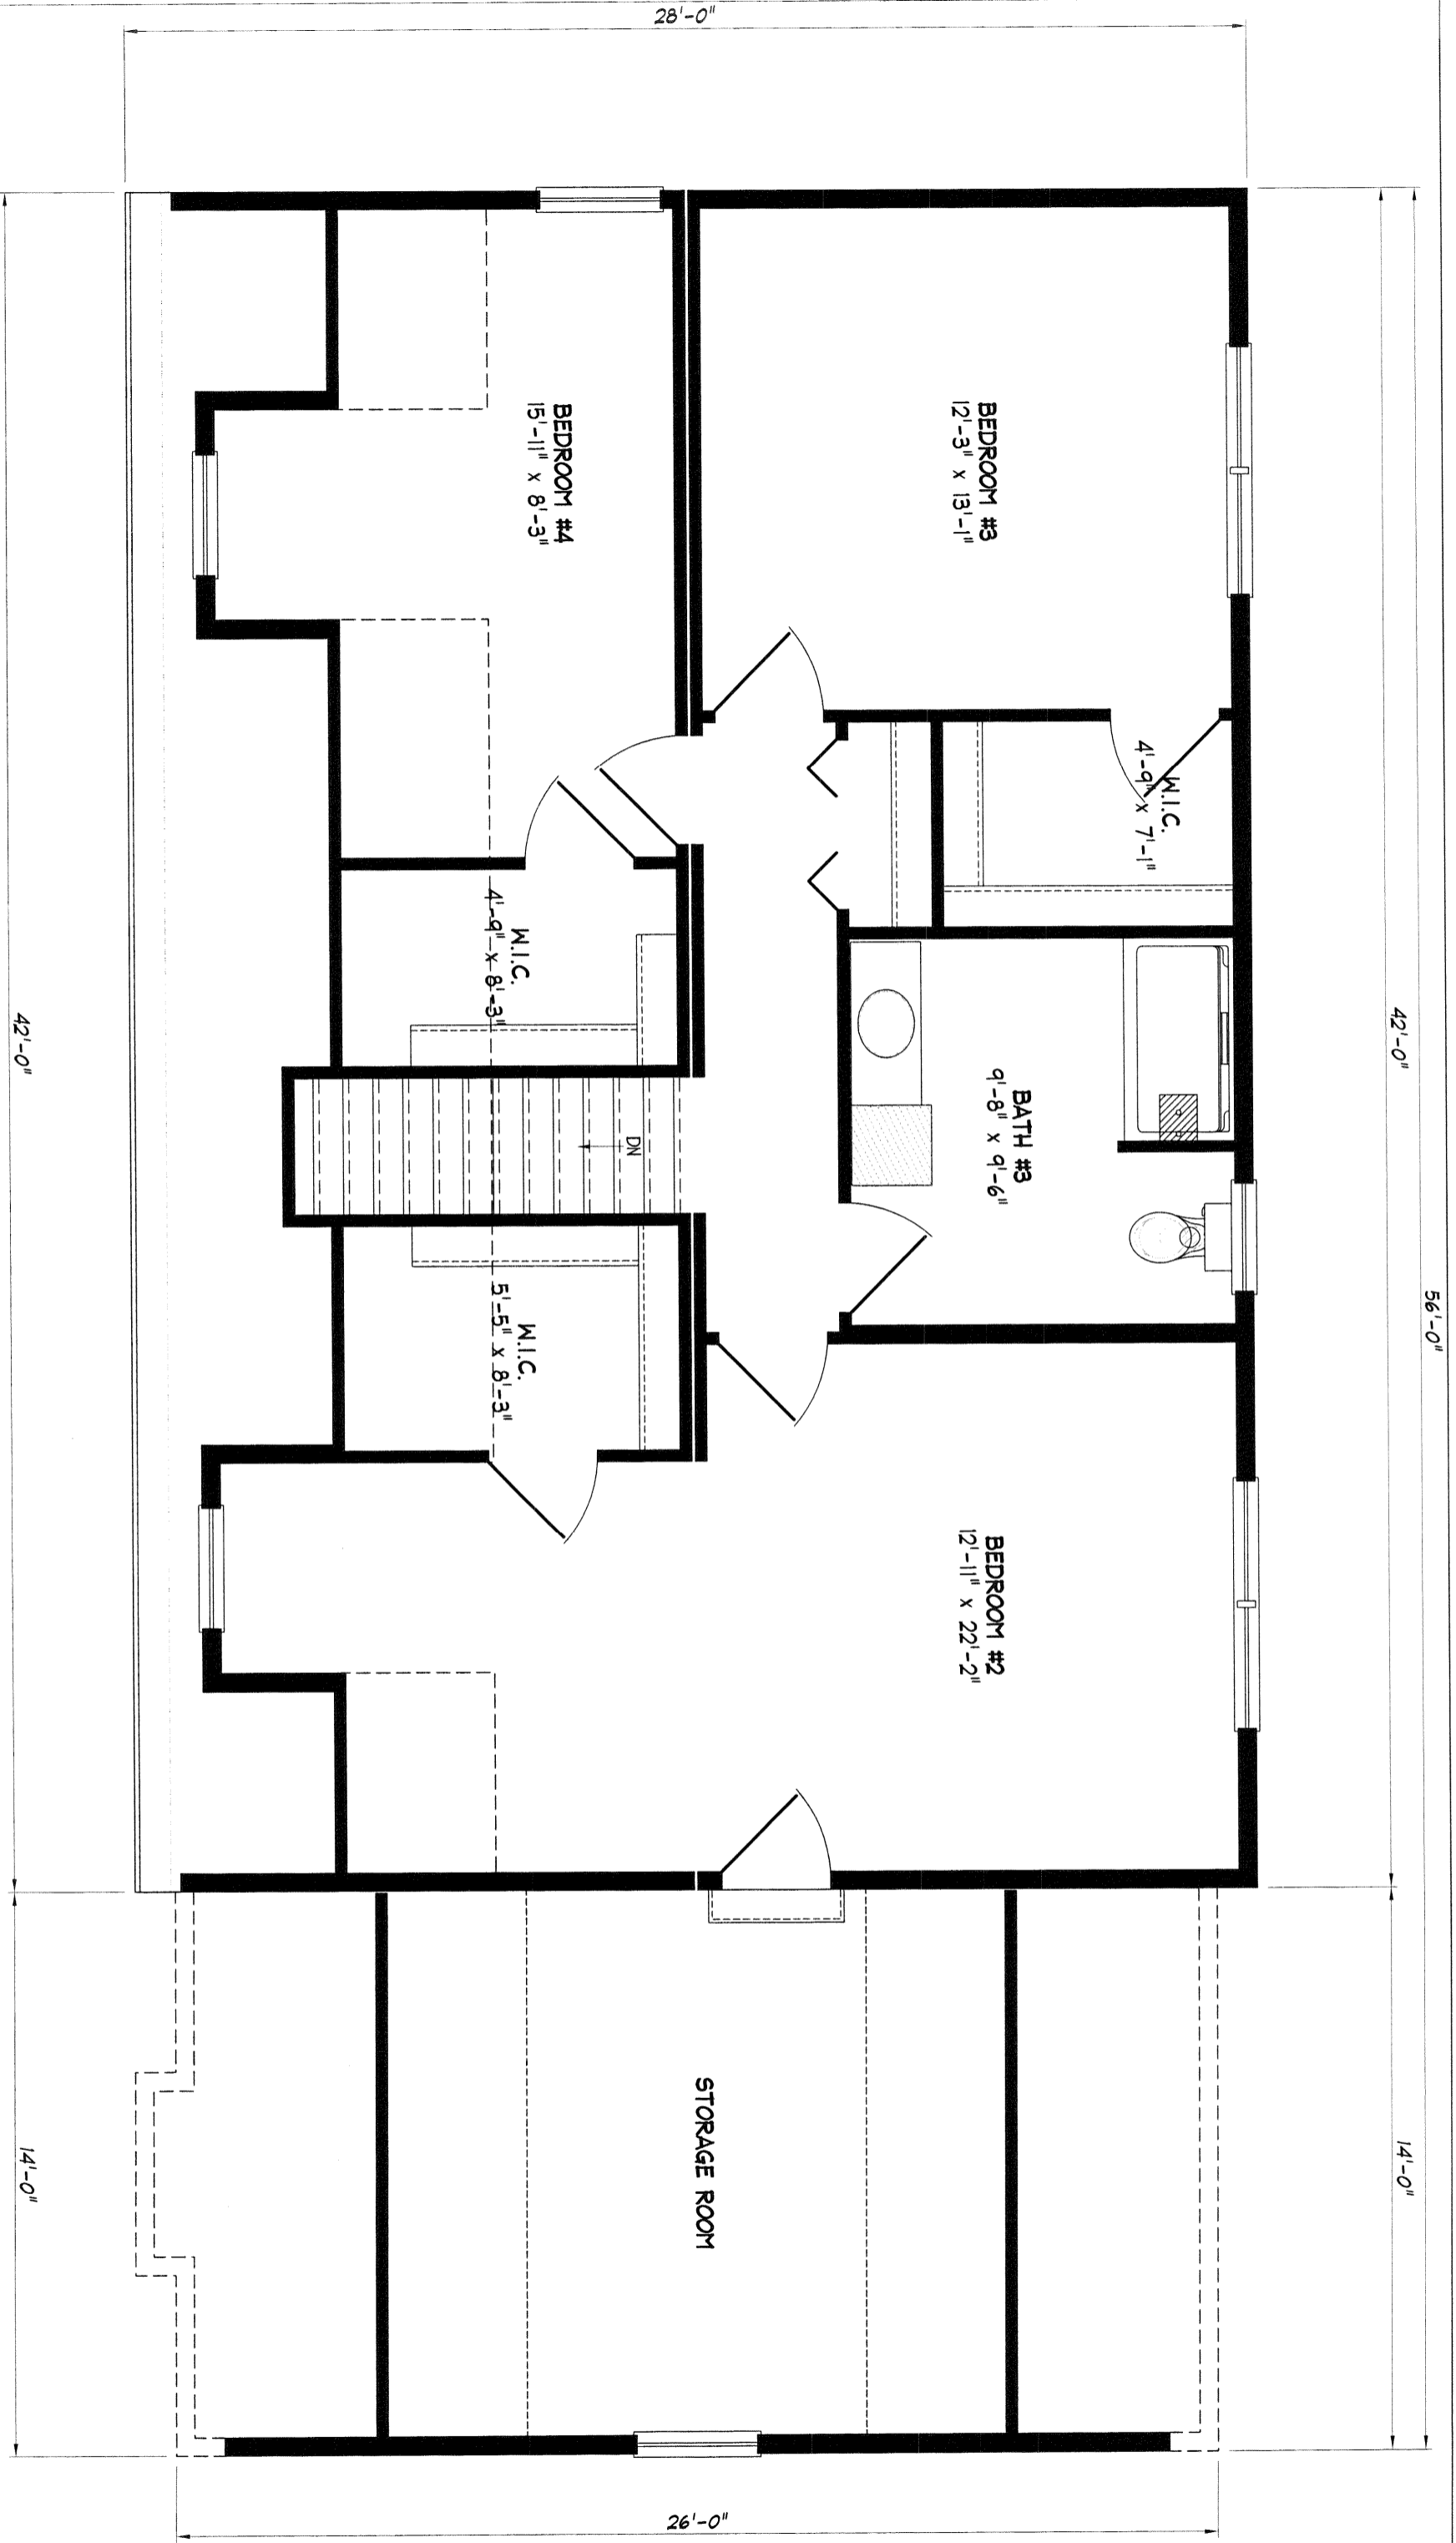

270 OCEAN ROAD
GREENLAND, NH 03840
© COPYRIGHT 2000

DRAWN	PRG	DATE	02-08-06
REV.		DATE	
SCALE	1/4" = 1'-0"		

N.E.H.
Standard

NOTE: ANY & ALL Material shipped loose for the site completion of the manufactured product is ULTIMATELY the SOLE RESPONSIBILITY OF THE BUILDER LISTED BELOW to install and finish.

Standard
Acadia

NEW ENGLAND HOMES INC.
270 OCEAN ROAD
GREENLAND, NH 03940
© COPYRIGHT 2000

DRAWN	PRG	DATE	02-08-06
REV.		DATE	
SCALE		1/4" = 1'-0"	

NE.H.
Standard