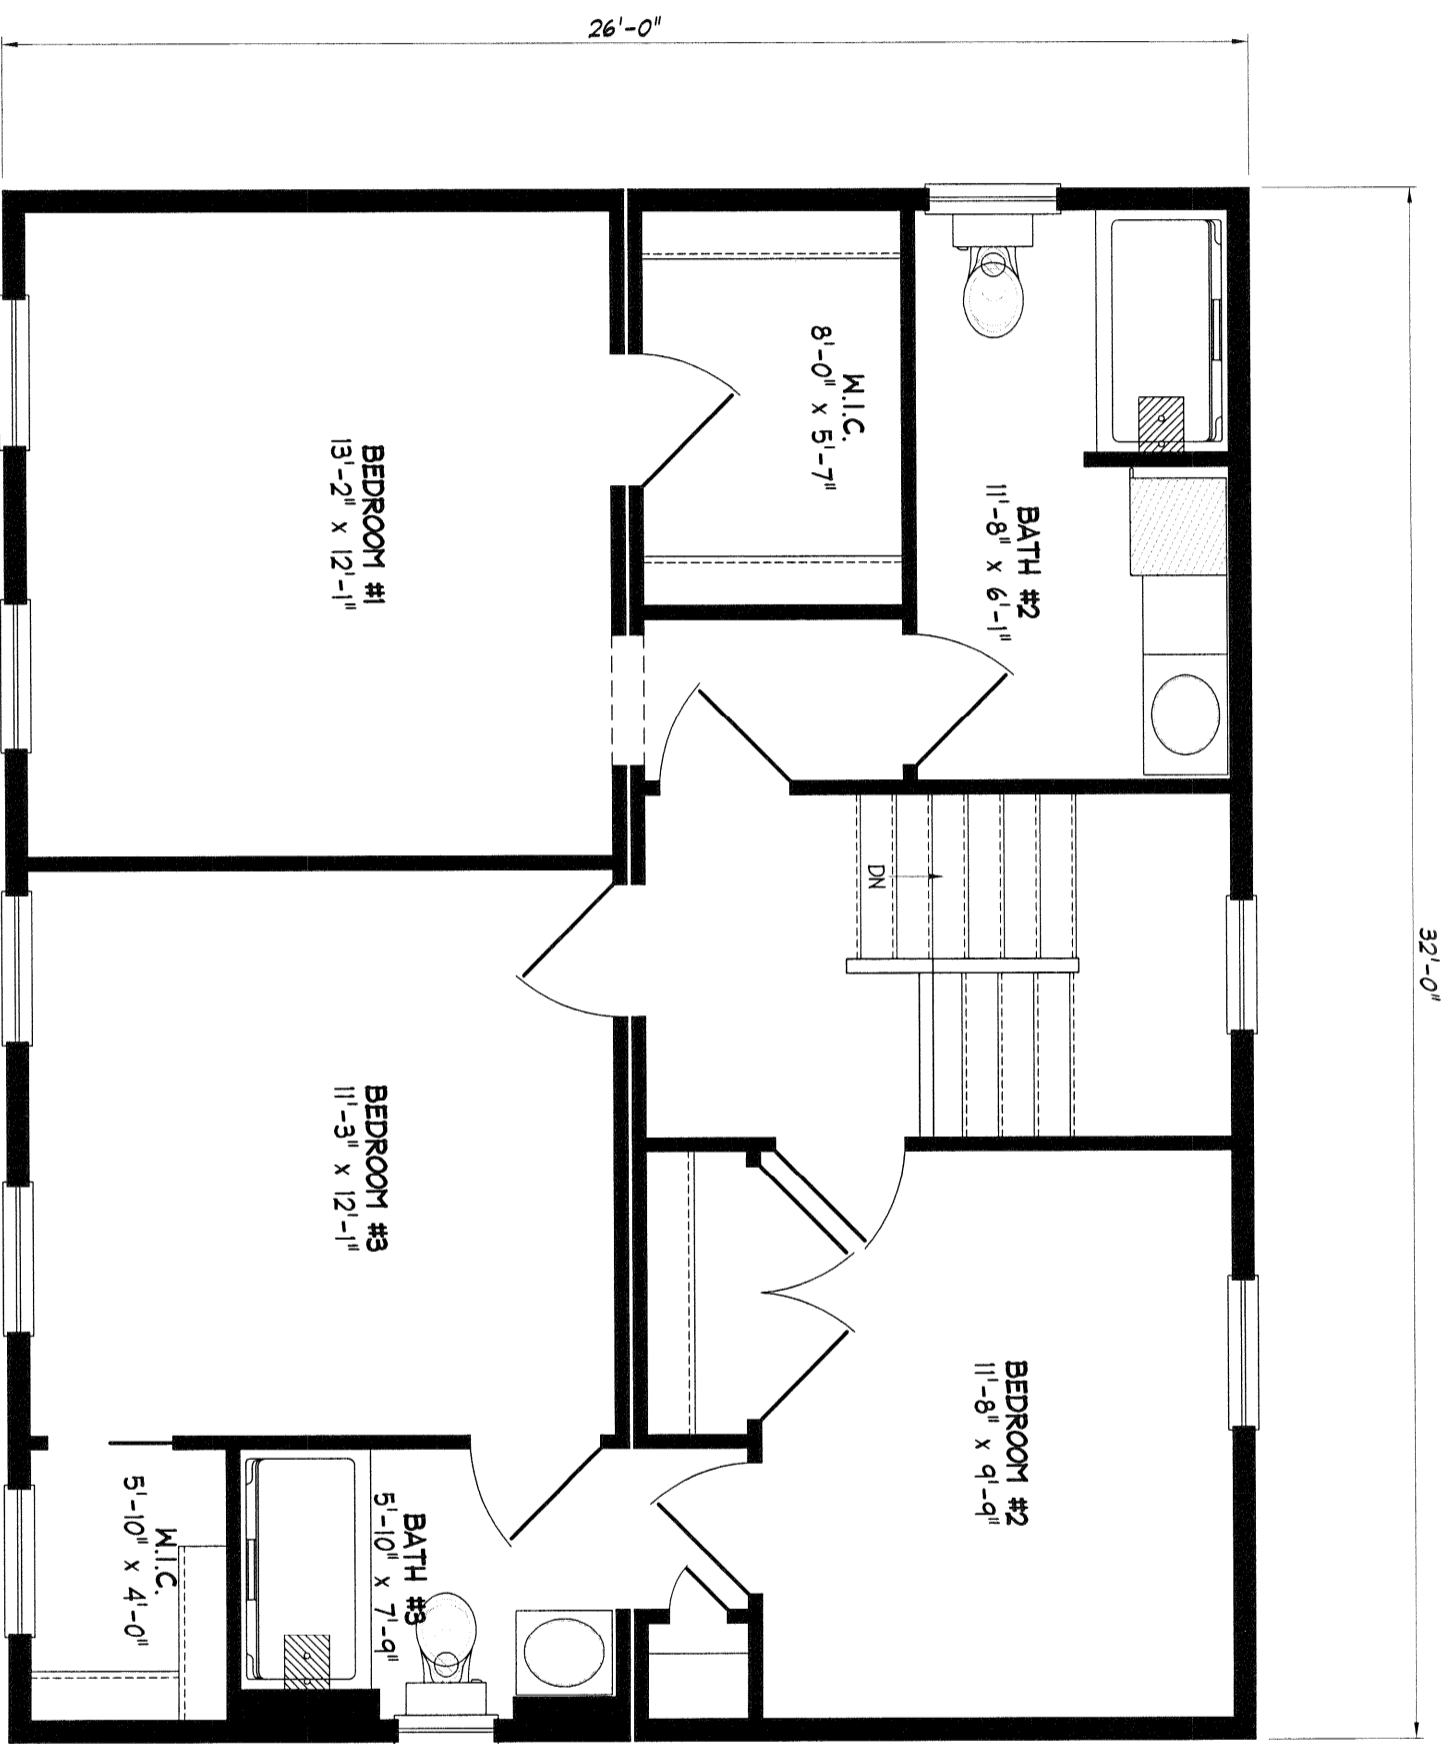

NOTE: ANY & ALL Material shipped loose for the site completion of the manufactured product is ULTIMATELY the SOLE RESPONSIBILITY OF THE BUILDER LISTED BELOW to install and finish.

**Standard
Saratoga**

NEW ENGLAND HOMES INC.

270 OCEAN ROAD
GREENLAND, NH 03940
© COPYRIGHT 2000

DRAWN	PRG	DATE
REV	DATE	01-26-06
SCALE	1/4"=1'-0"	

**NE.H.
Standard**

NOTE: ANY & ALL Material shipped loose for the site completion of the manufactured product is ULTIMATELY the SOLE RESPONSIBILITY OF THE BUILDER LISTED BELOW to install and finish.

Standard
Saratoga

NEW ENGLAND HOMES INC.

270 OCEAN ROAD
GREENLAND, NH 03840
© COPYRIGHT 2000

DRAWN	PRG	DATE
REV		01-26-06
SCALE	1/4" = 1'-0"	

NE.H.
Standard