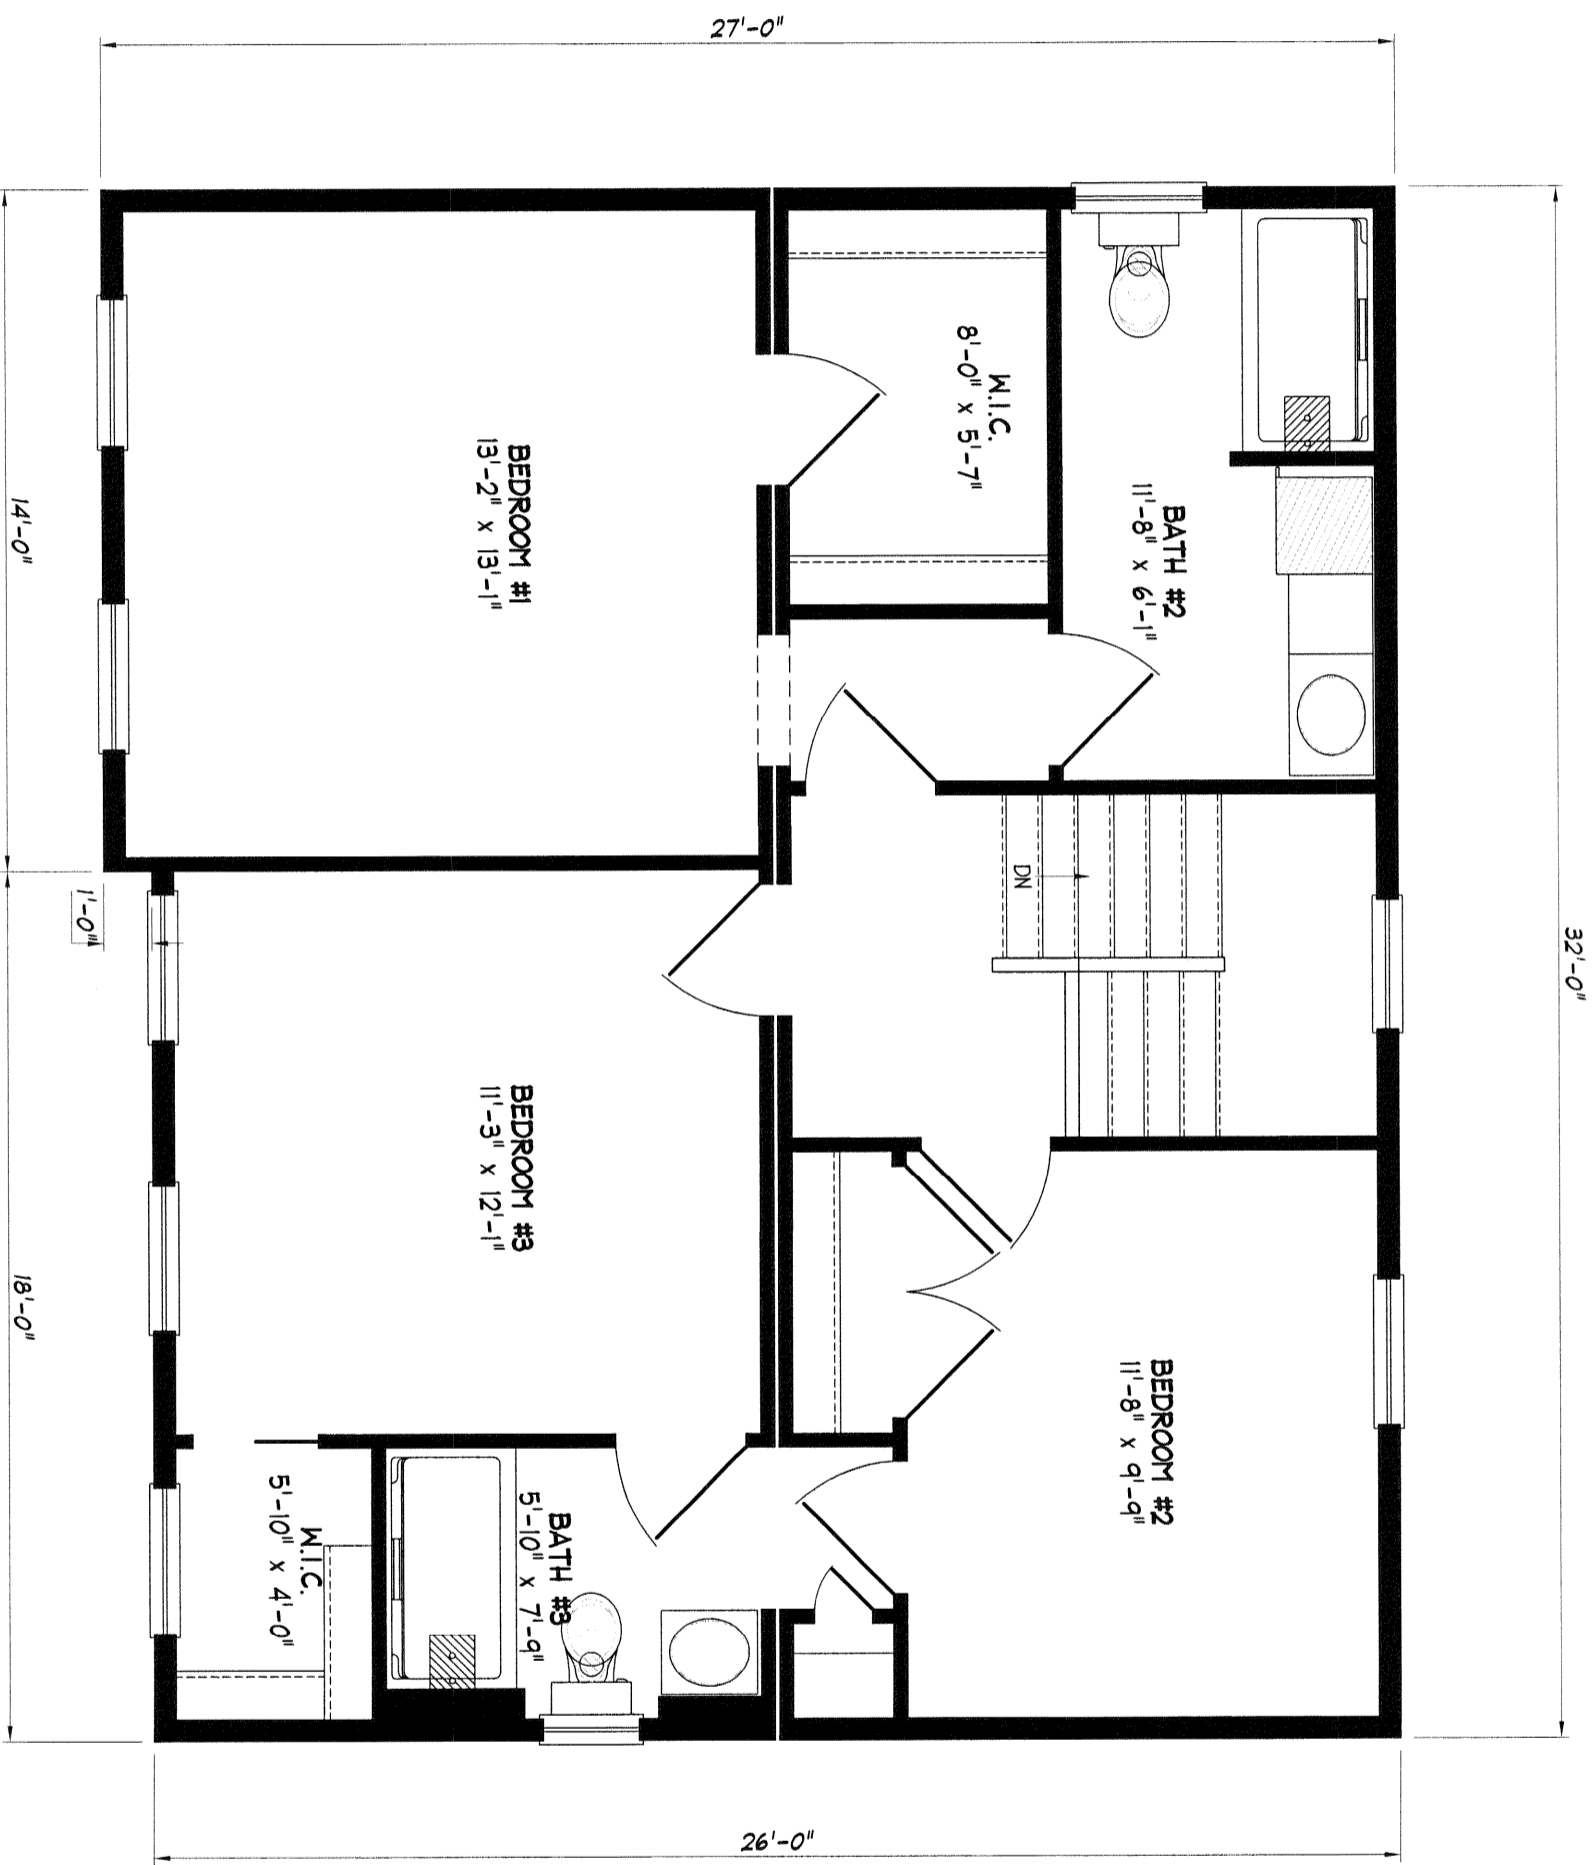

Standard
Saratoga Springs

NEW ENGLAND HOMES INC.
270 OCEAN ROAD
GREENLAND, NH 03340
© COPYRIGHT 2000

DRAWN	PRG	DATE
REV.	DATE	01-27-06
SCALE	1/4" = 1'-0"	

N.E.H.
Standard

NOTE: ANY & ALL Material shipped loose for the site completion of the manufactured product is ULTIMATELY the SOLE RESPONSIBILITY OF THE BUILDER LISTED BELOW to install and finish.

NEW ENGLAND HOMES INC.

270 OCEAN ROAD
GREENLAND, NH 03840
© COPYRIGHT 2000

REV.	DATE	PRG	DATE
SCALE	1/4" = 1'-0"		
			01-27-06

NE.H.
Standard