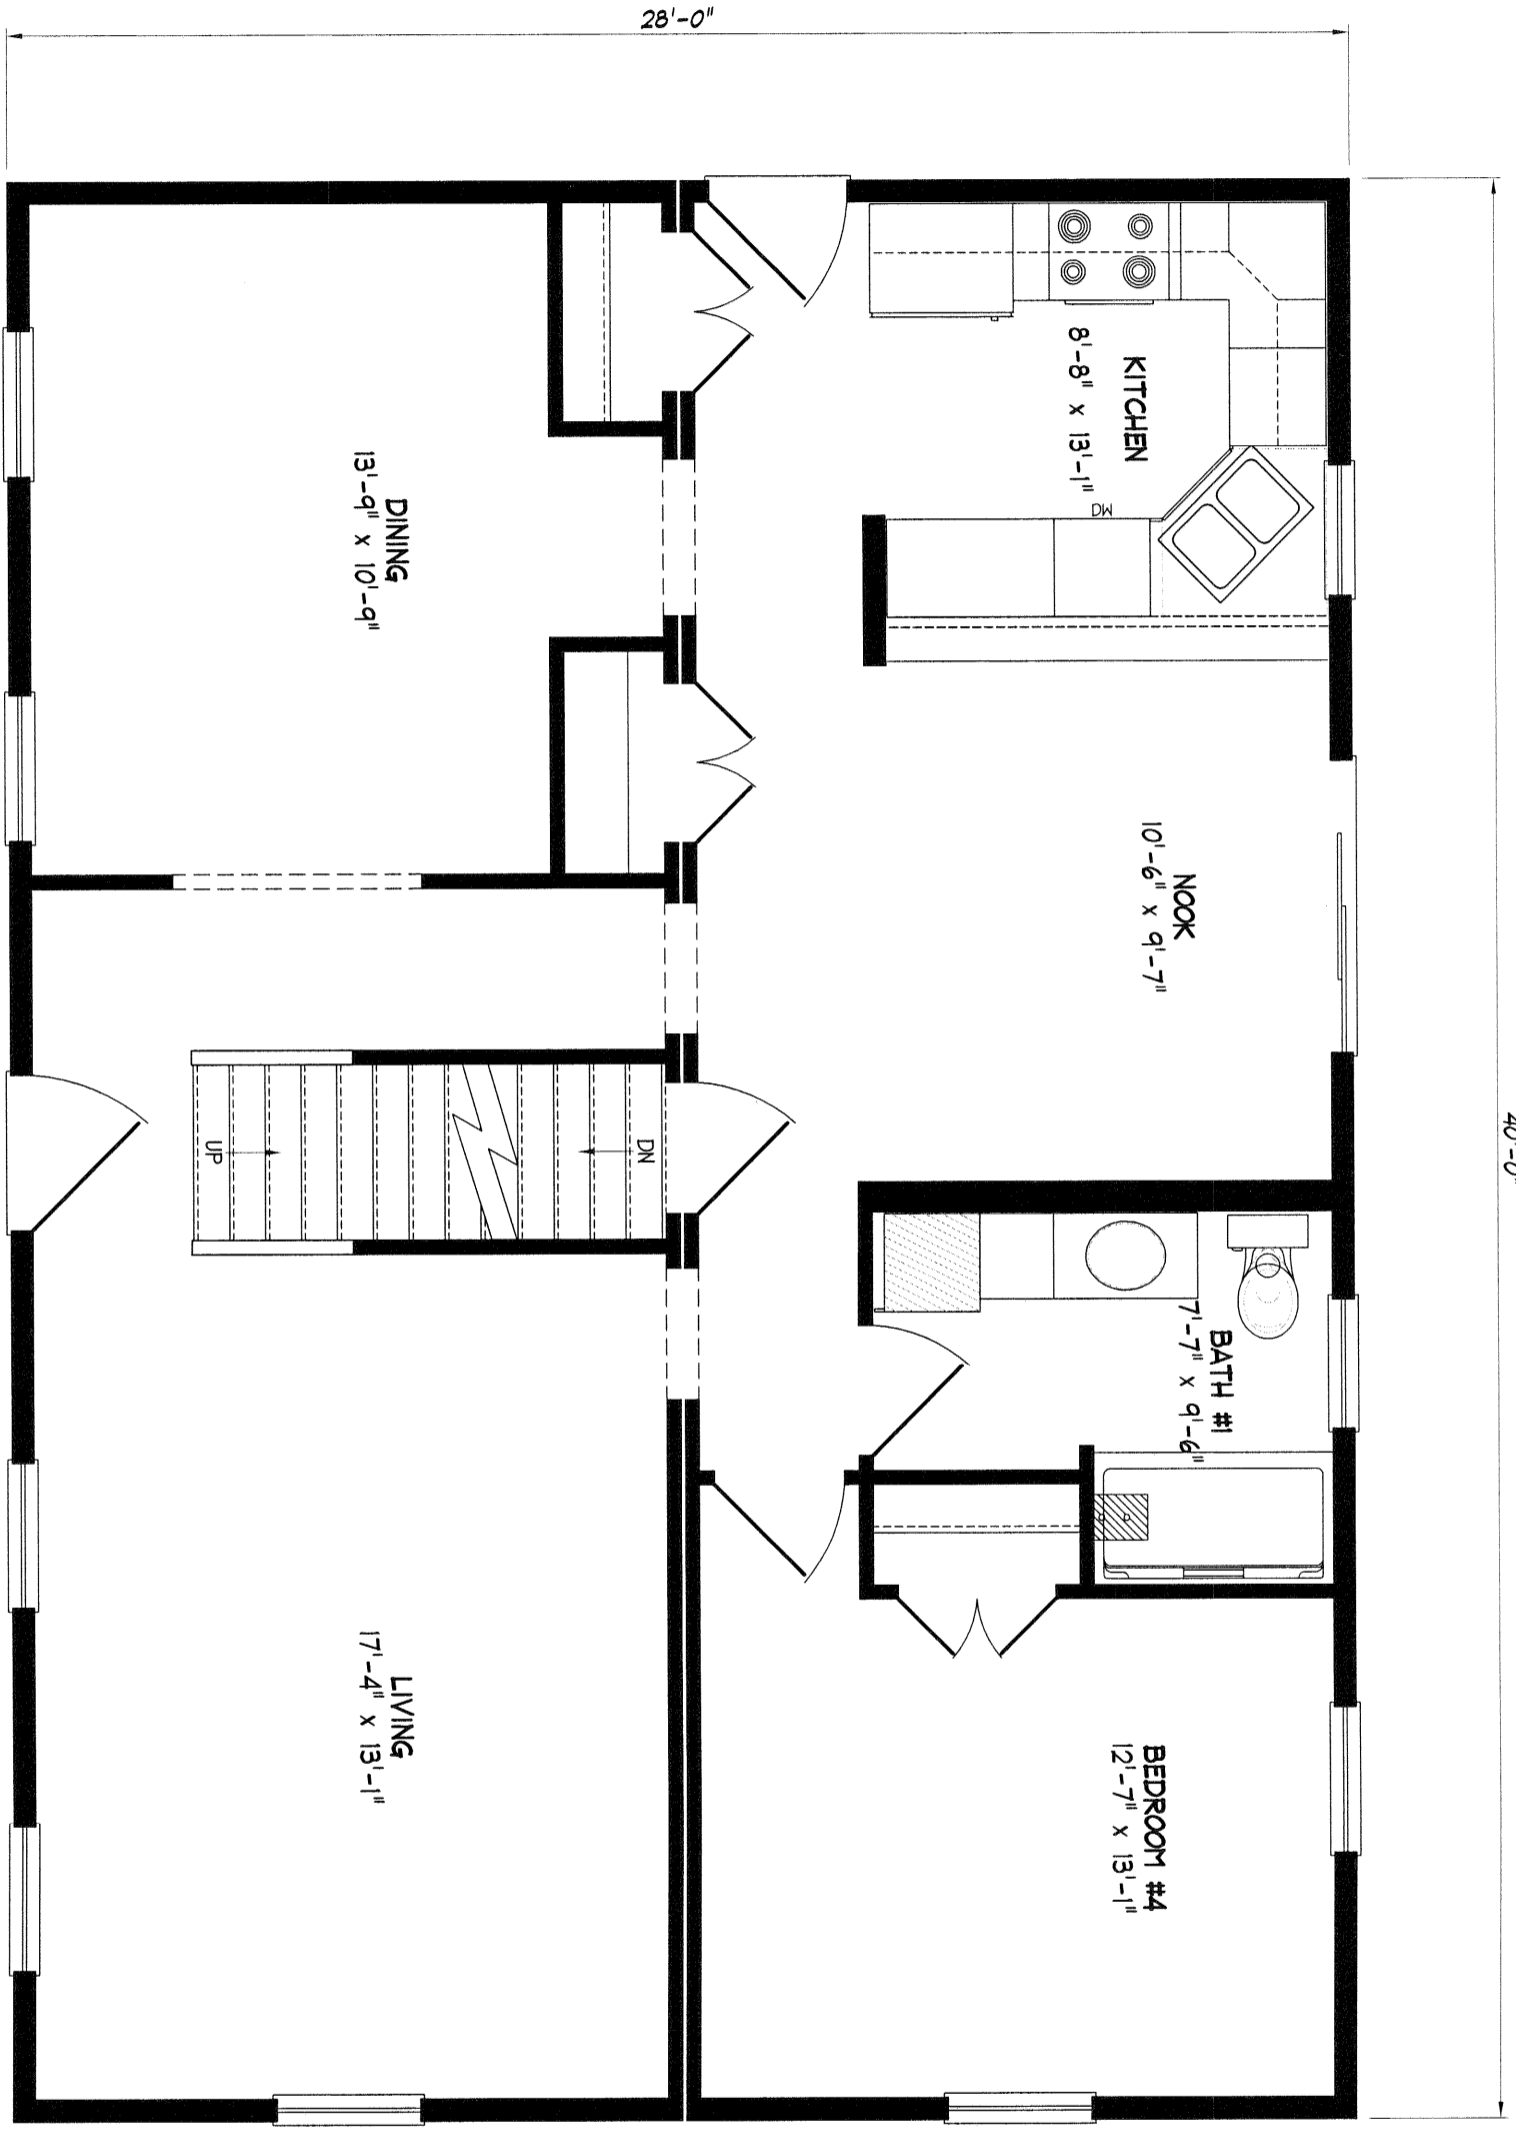

40'-0"

NOTE: ANY & ALL Material shipped loose for the site completion of the manufactured product is ULTIMATELY the SOLE RESPONSIBILITY OF THE BUILDER LISTED BELOW to install and finish.

Standard  
Newfields

**NEW ENGLAND HOMES INC.**

270 OCEAN ROAD  
GREENLAND, N.H. 03840  
© COPYRIGHT 2000

DRAWN	PRG	DATE	01-25-06
REV		DATE	
SCALE	1/4" = 1'-0"		

NEH.  
Standard

NOTE: ANY & ALL Material shipped loose for the site completion of the manufactured product is ULTIMATELY the SOLE RESPONSIBILITY OF THE BUILDER LISTED BELOW to install and finish.

**Standard  
Newfields**

**New  
England  
Homes**

**NEW ENGLAND HOMES INC.**  
270 OCEAN ROAD  
GREENLAND, NH 03840  
© COPYRIGHT 2000

REV.	DATE	PRG	DATE
SCALE	1/4" = 1'-0"		

**NE.H.  
Standard**