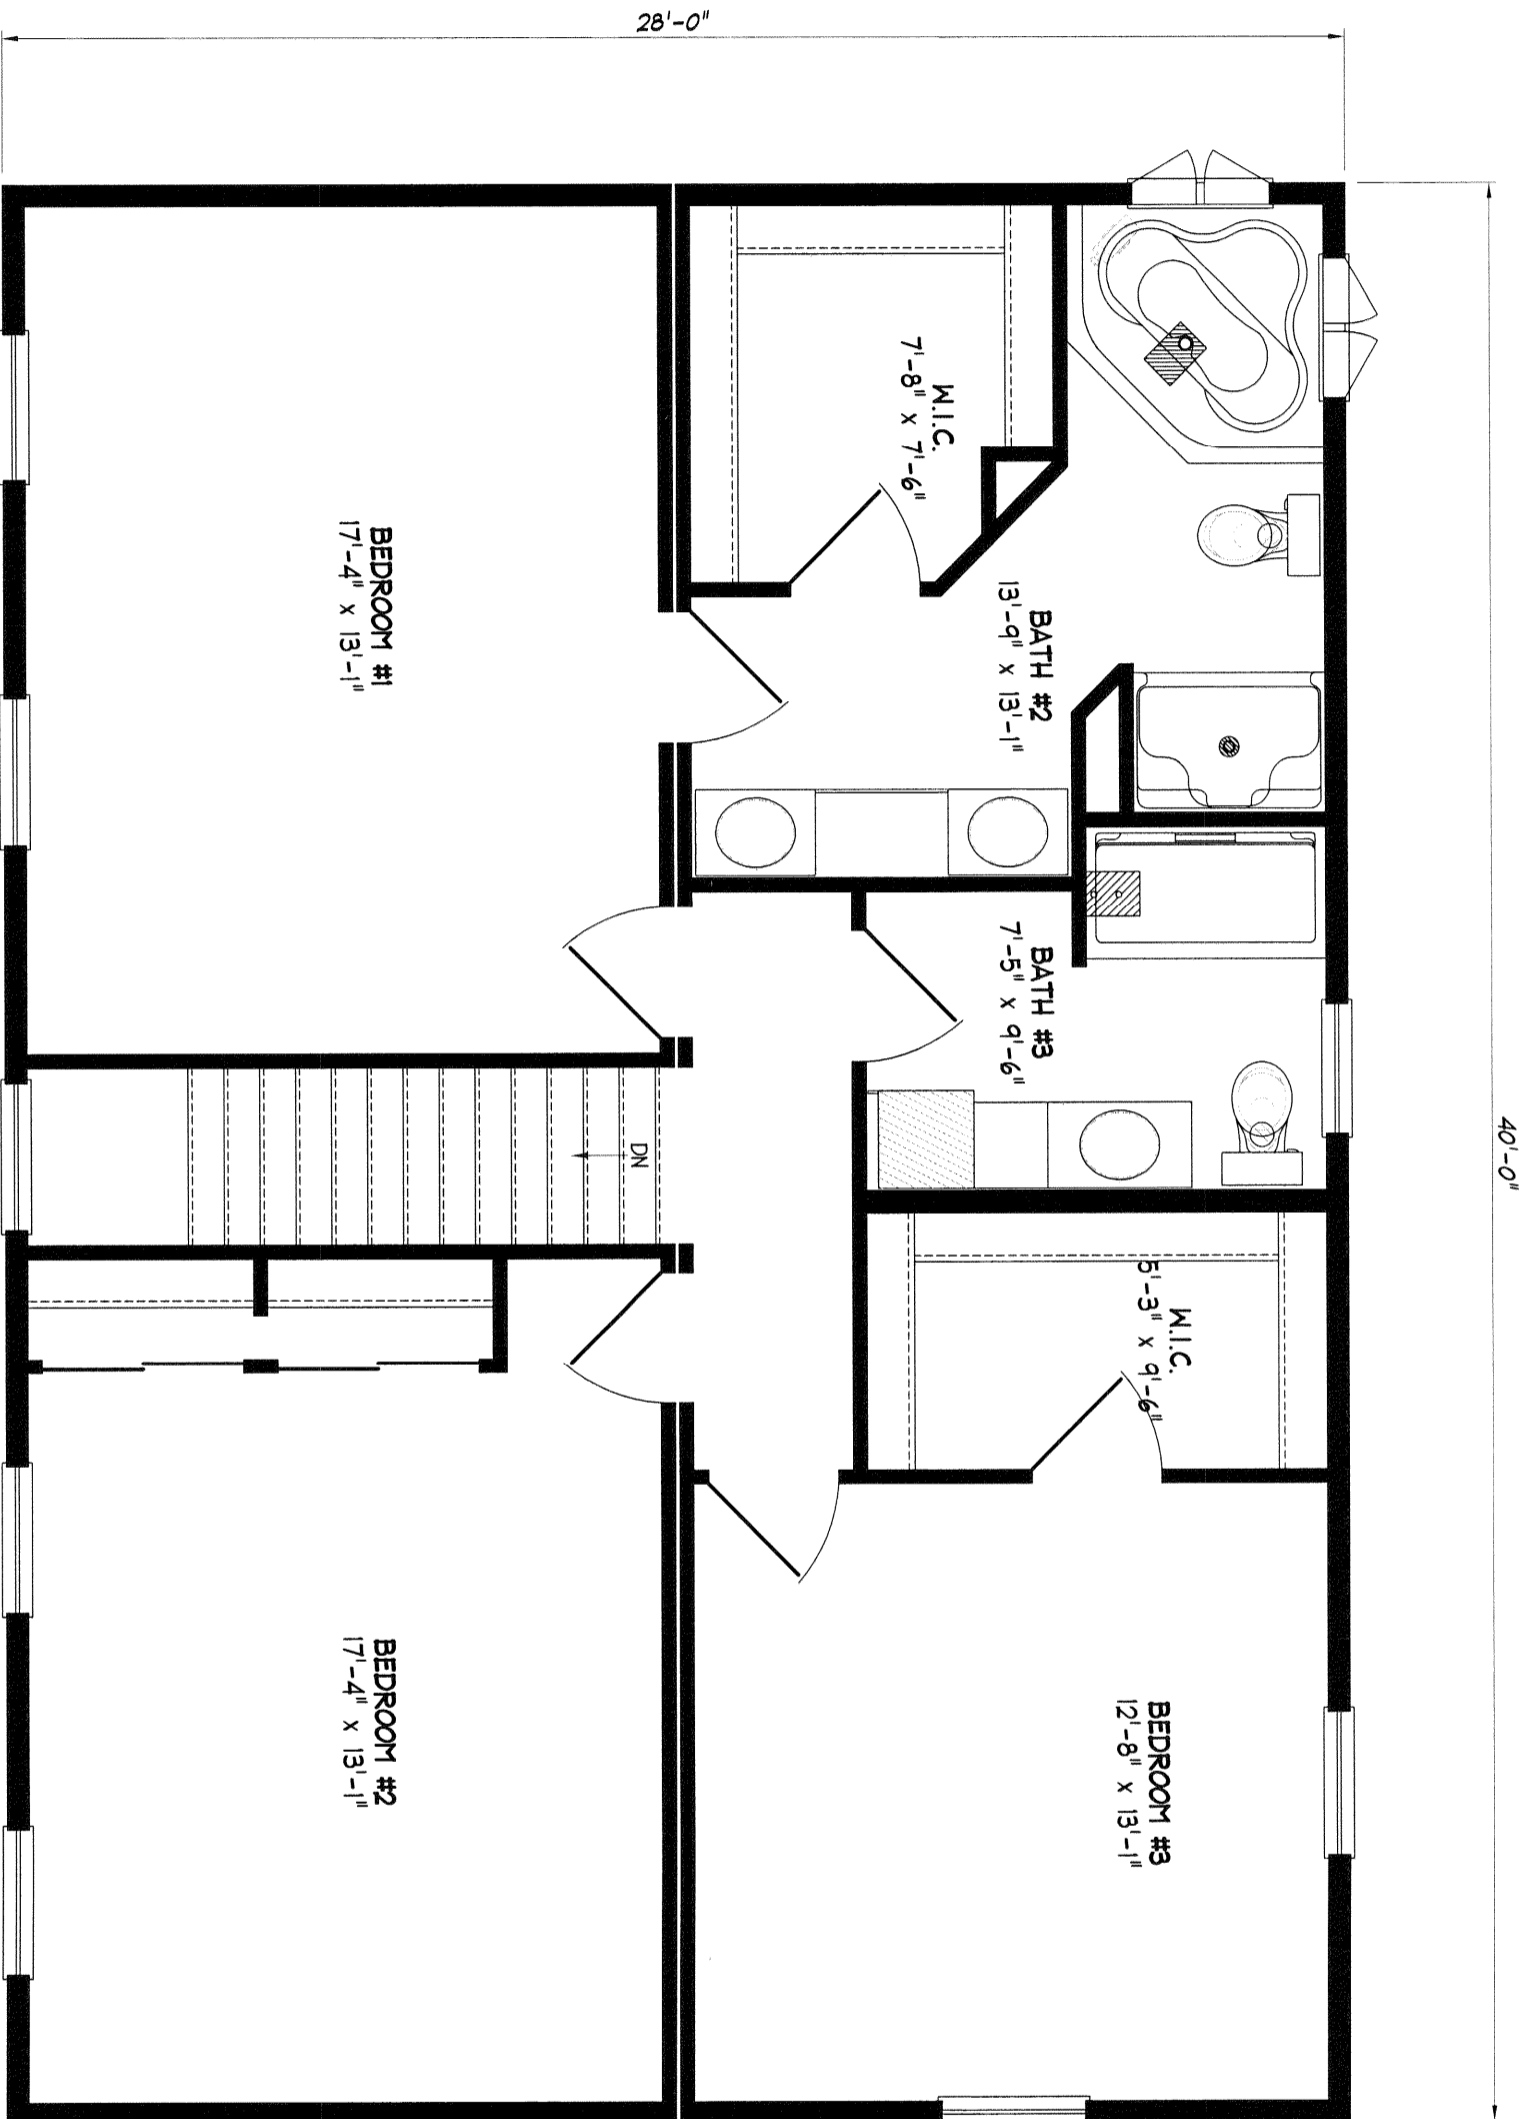

40'-0"

NOTE: ANY & ALL Material shipped loose for the site completion of the manufactured product is ULTIMATELY the SOLE RESPONSIBILITY OF THE BUILDER LISTED BELOW to install and finish.

Standard  
Newfields

**NEW ENGLAND HOMES INC.**

270 OCEAN ROAD  
GREENLAND, N.H. 03840  
© COPYRIGHT 2000

DRAWN	PRG	DATE	01-25-06
REV		DATE	
SCALE	1/4" = 1'-0"		

NEH.  
Standard

NOTE: ANY & ALL Material shipped loose for the site completion of the manufactured product is ULTIMATELY the SOLE RESPONSIBILITY OF THE BUILDER LISTED BELOW to install and finish.

**Standard  
Newfields**

**New  
England  
Homes**

**NEW ENGLAND HOMES INC.**  
270 OCEAN ROAD  
GREENLAND, NH 03840  
© COPYRIGHT 2000

REV.	DATE	PRG	DATE
SCALE	1/4" = 1'-0"		

**NE.H.  
Standard**