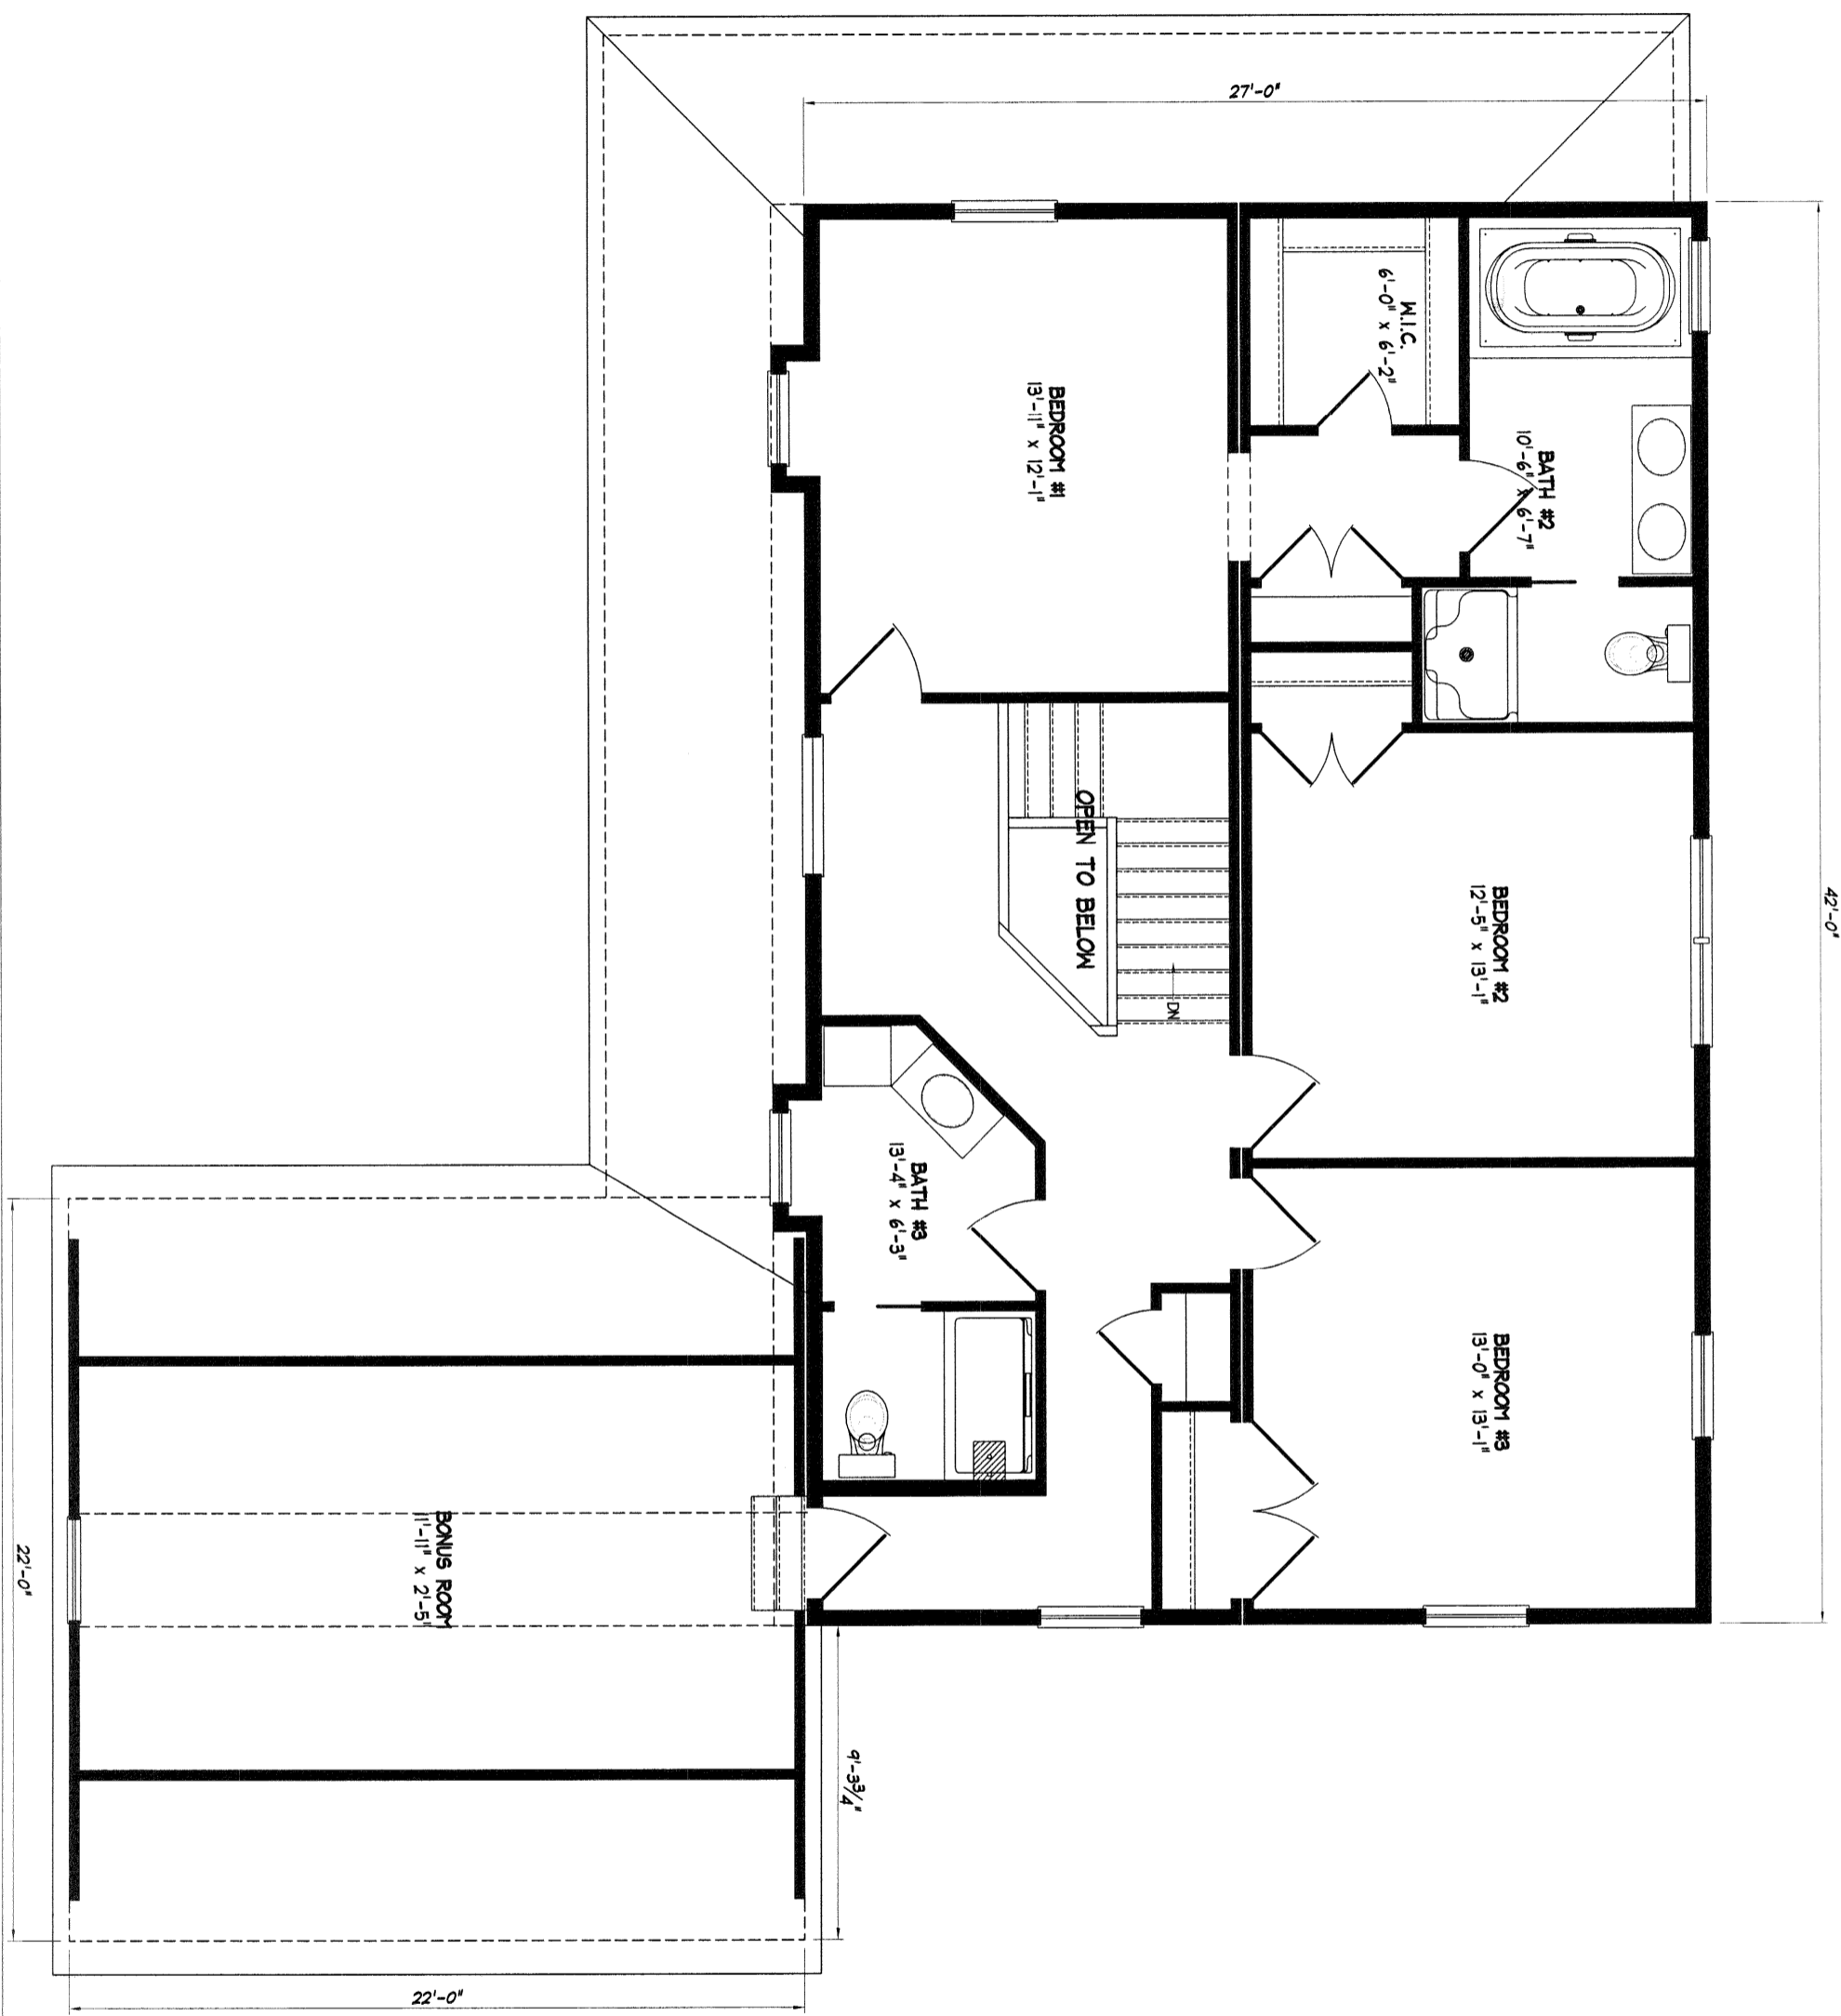

NOTE: ANY & ALL Material shipped loose for the site completion of the manufactured product is ULTIMATELY the SOLE RESPONSIBILITY OF THE BUILDER LISTED BELOW to install and finish.

N.E.H.	Standard
Standard	Maplewood

NEW ENGLAND HOMES INC.
 270 OCEAN ROAD
 GREENLAND, N.H. 03840
 © COPYRIGHT 2000

DRAWN	PRG	DATE	01-22-06
REV.		DATE	
SCALE	3/16" = 1'-0"		

NOTE: ANY & ALL Material shipped loose for the site completion of the manufactured product is ULTIMATELY the SOLE RESPONSIBILITY OF THE BUILDER LISTED BELOW to install and finish.

N.E.H.			NEW ENGLAND HOMES INC. 270 OCEAN ROAD GREENLAND, N.H. 03840 © COPYRIGHT 2000	DRAWN	PRG	DATE	01-22-06
Standard				REV.		DATE	
Maplewood				SCALE	3/16" = 1'-0"		