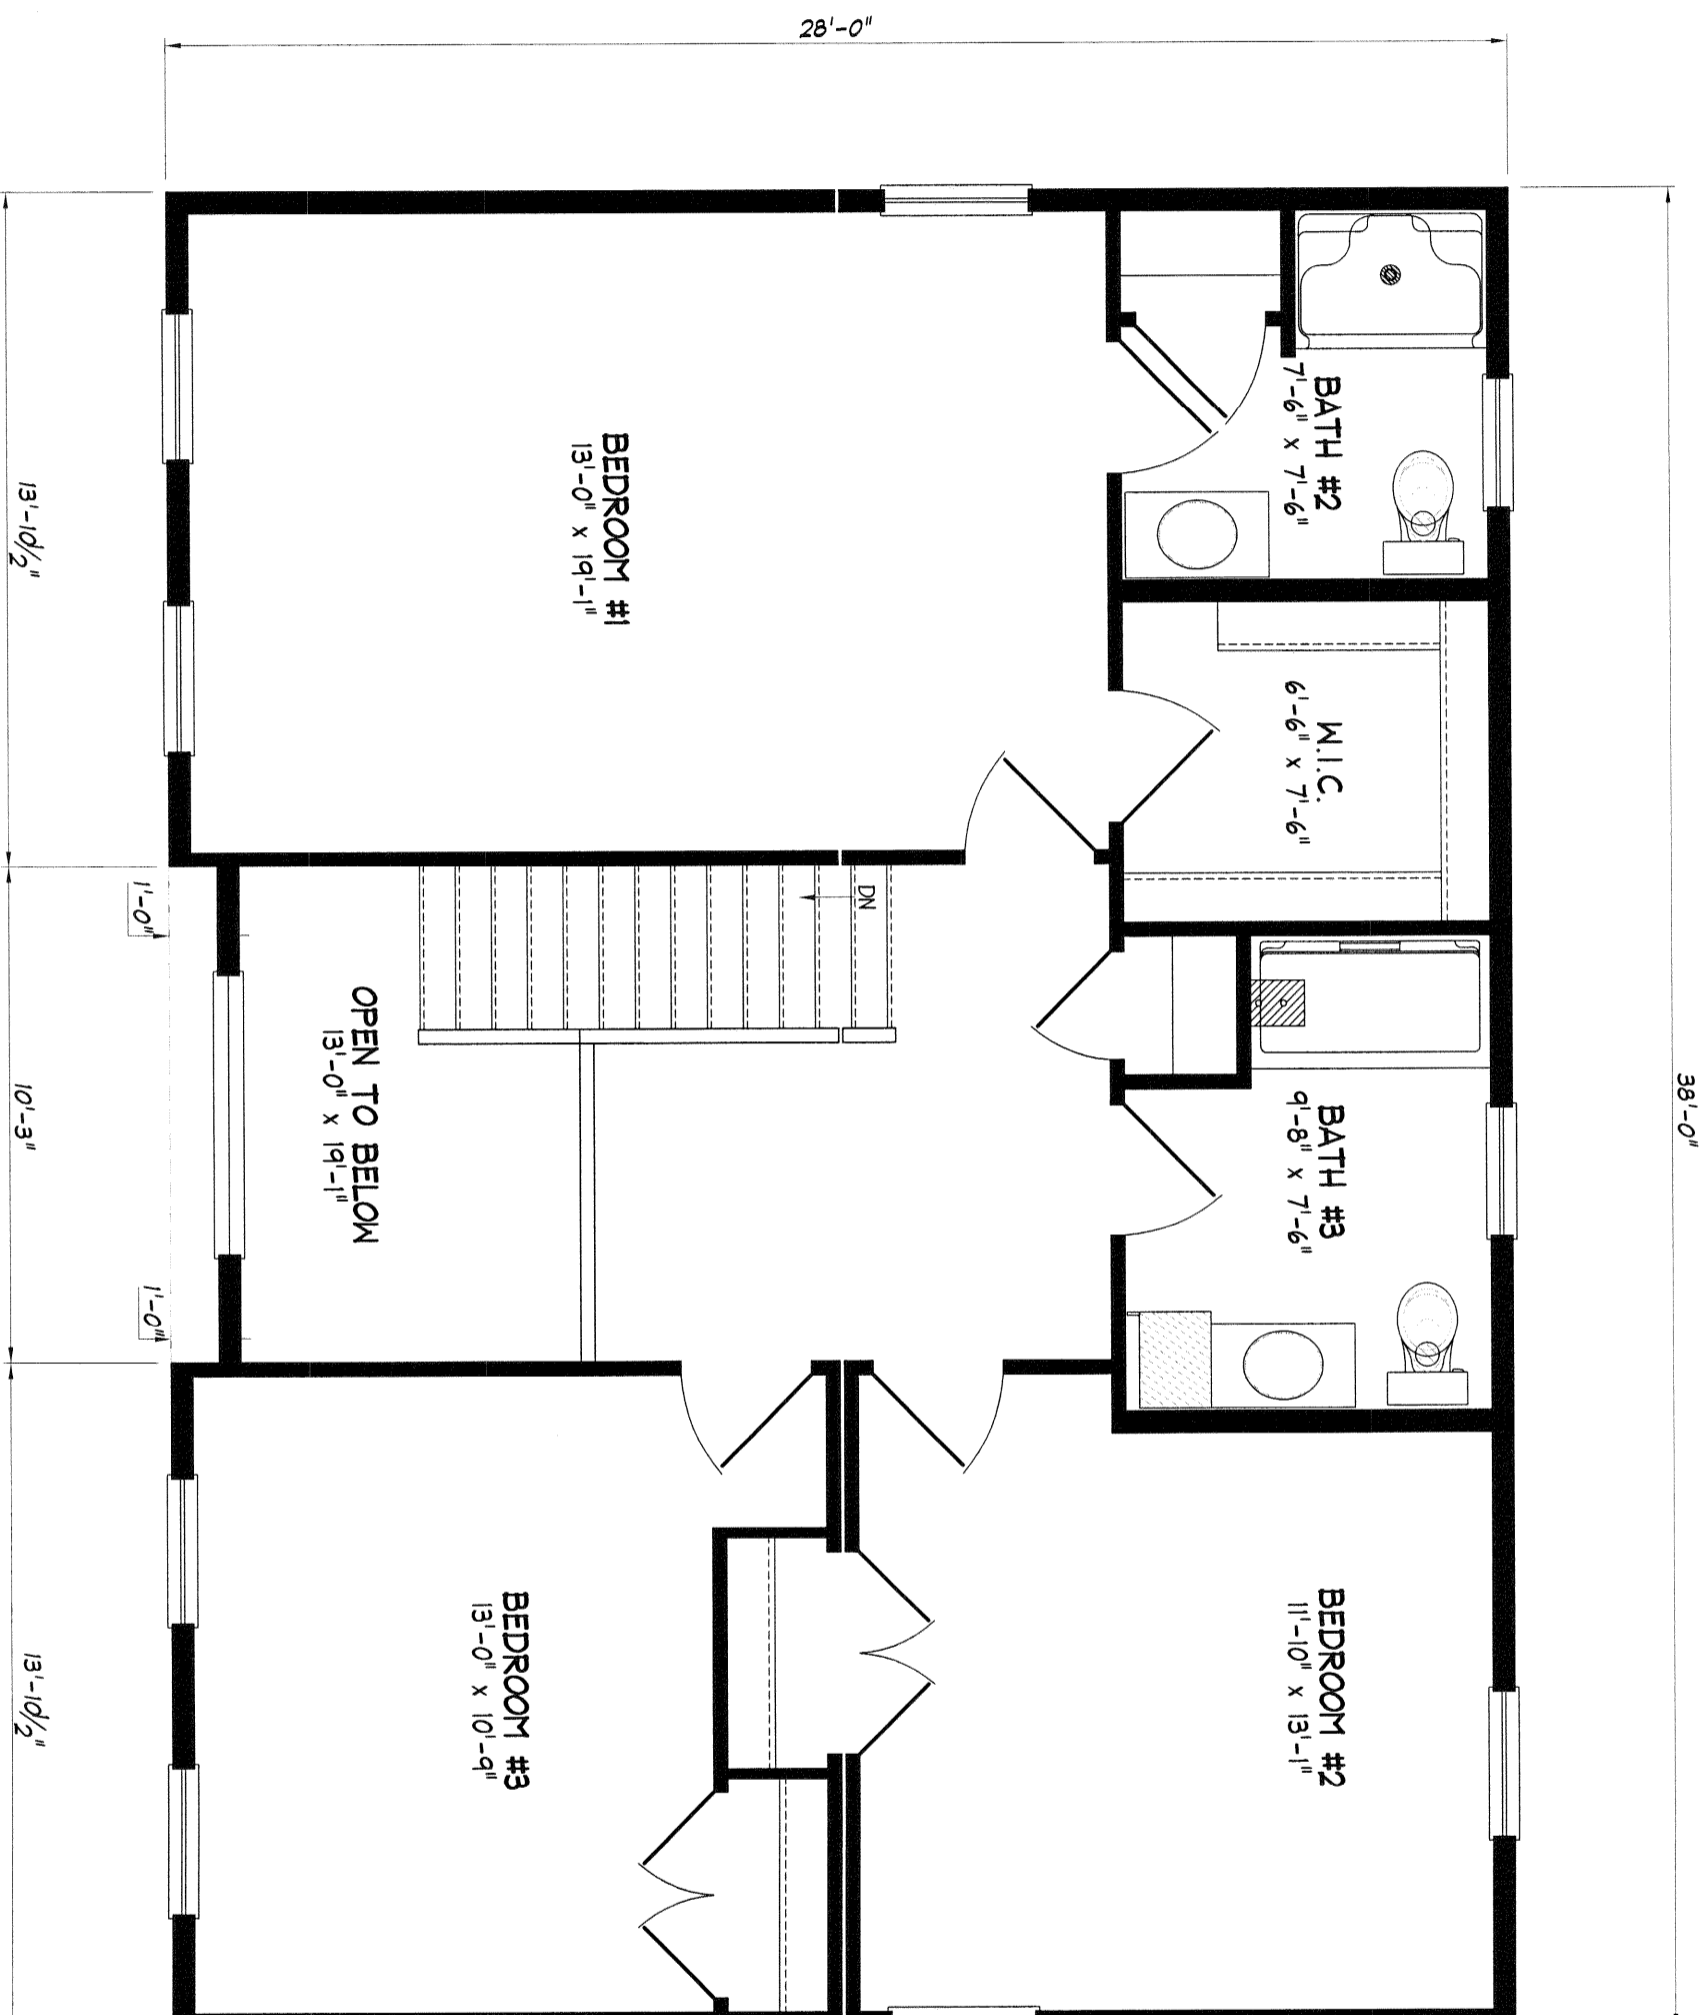

NOTE: ANY & ALL Material shipped loose for the site completion of the manufactured product is ULTIMATELY the SOLE RESPONSIBILITY OF THE BUILDER LISTED BELOW to install and finish.

Standard  
Cedarwood

**NEW ENGLAND HOMES INC.**  
270 OCEAN ROAD  
GREENLAND, NH 03940  
© COPYRIGHT 2000

DRAWN	PRG	DATE
REV.	DATE	
SCALE	1/4" = 1'-0"	

N.E.H.  
Standard

NOTE: ANY & ALL Material shipped loose for the site completion of the manufactured product is ULTIMATELY the SOLE RESPONSIBILITY OF THE BUILDER LISTED BELOW to install and finish.

Standard  
Cedarwood

**NEW ENGLAND HOMES INC.**  
270 OCEAN ROAD  
GREENLAND, NH 03840  
© COPYRIGHT 2000

DRAWN	PRG	DATE
REV	DATE	01-16-06
SCALE	1/4" = 1'-0"	

NE.H.  
Standard