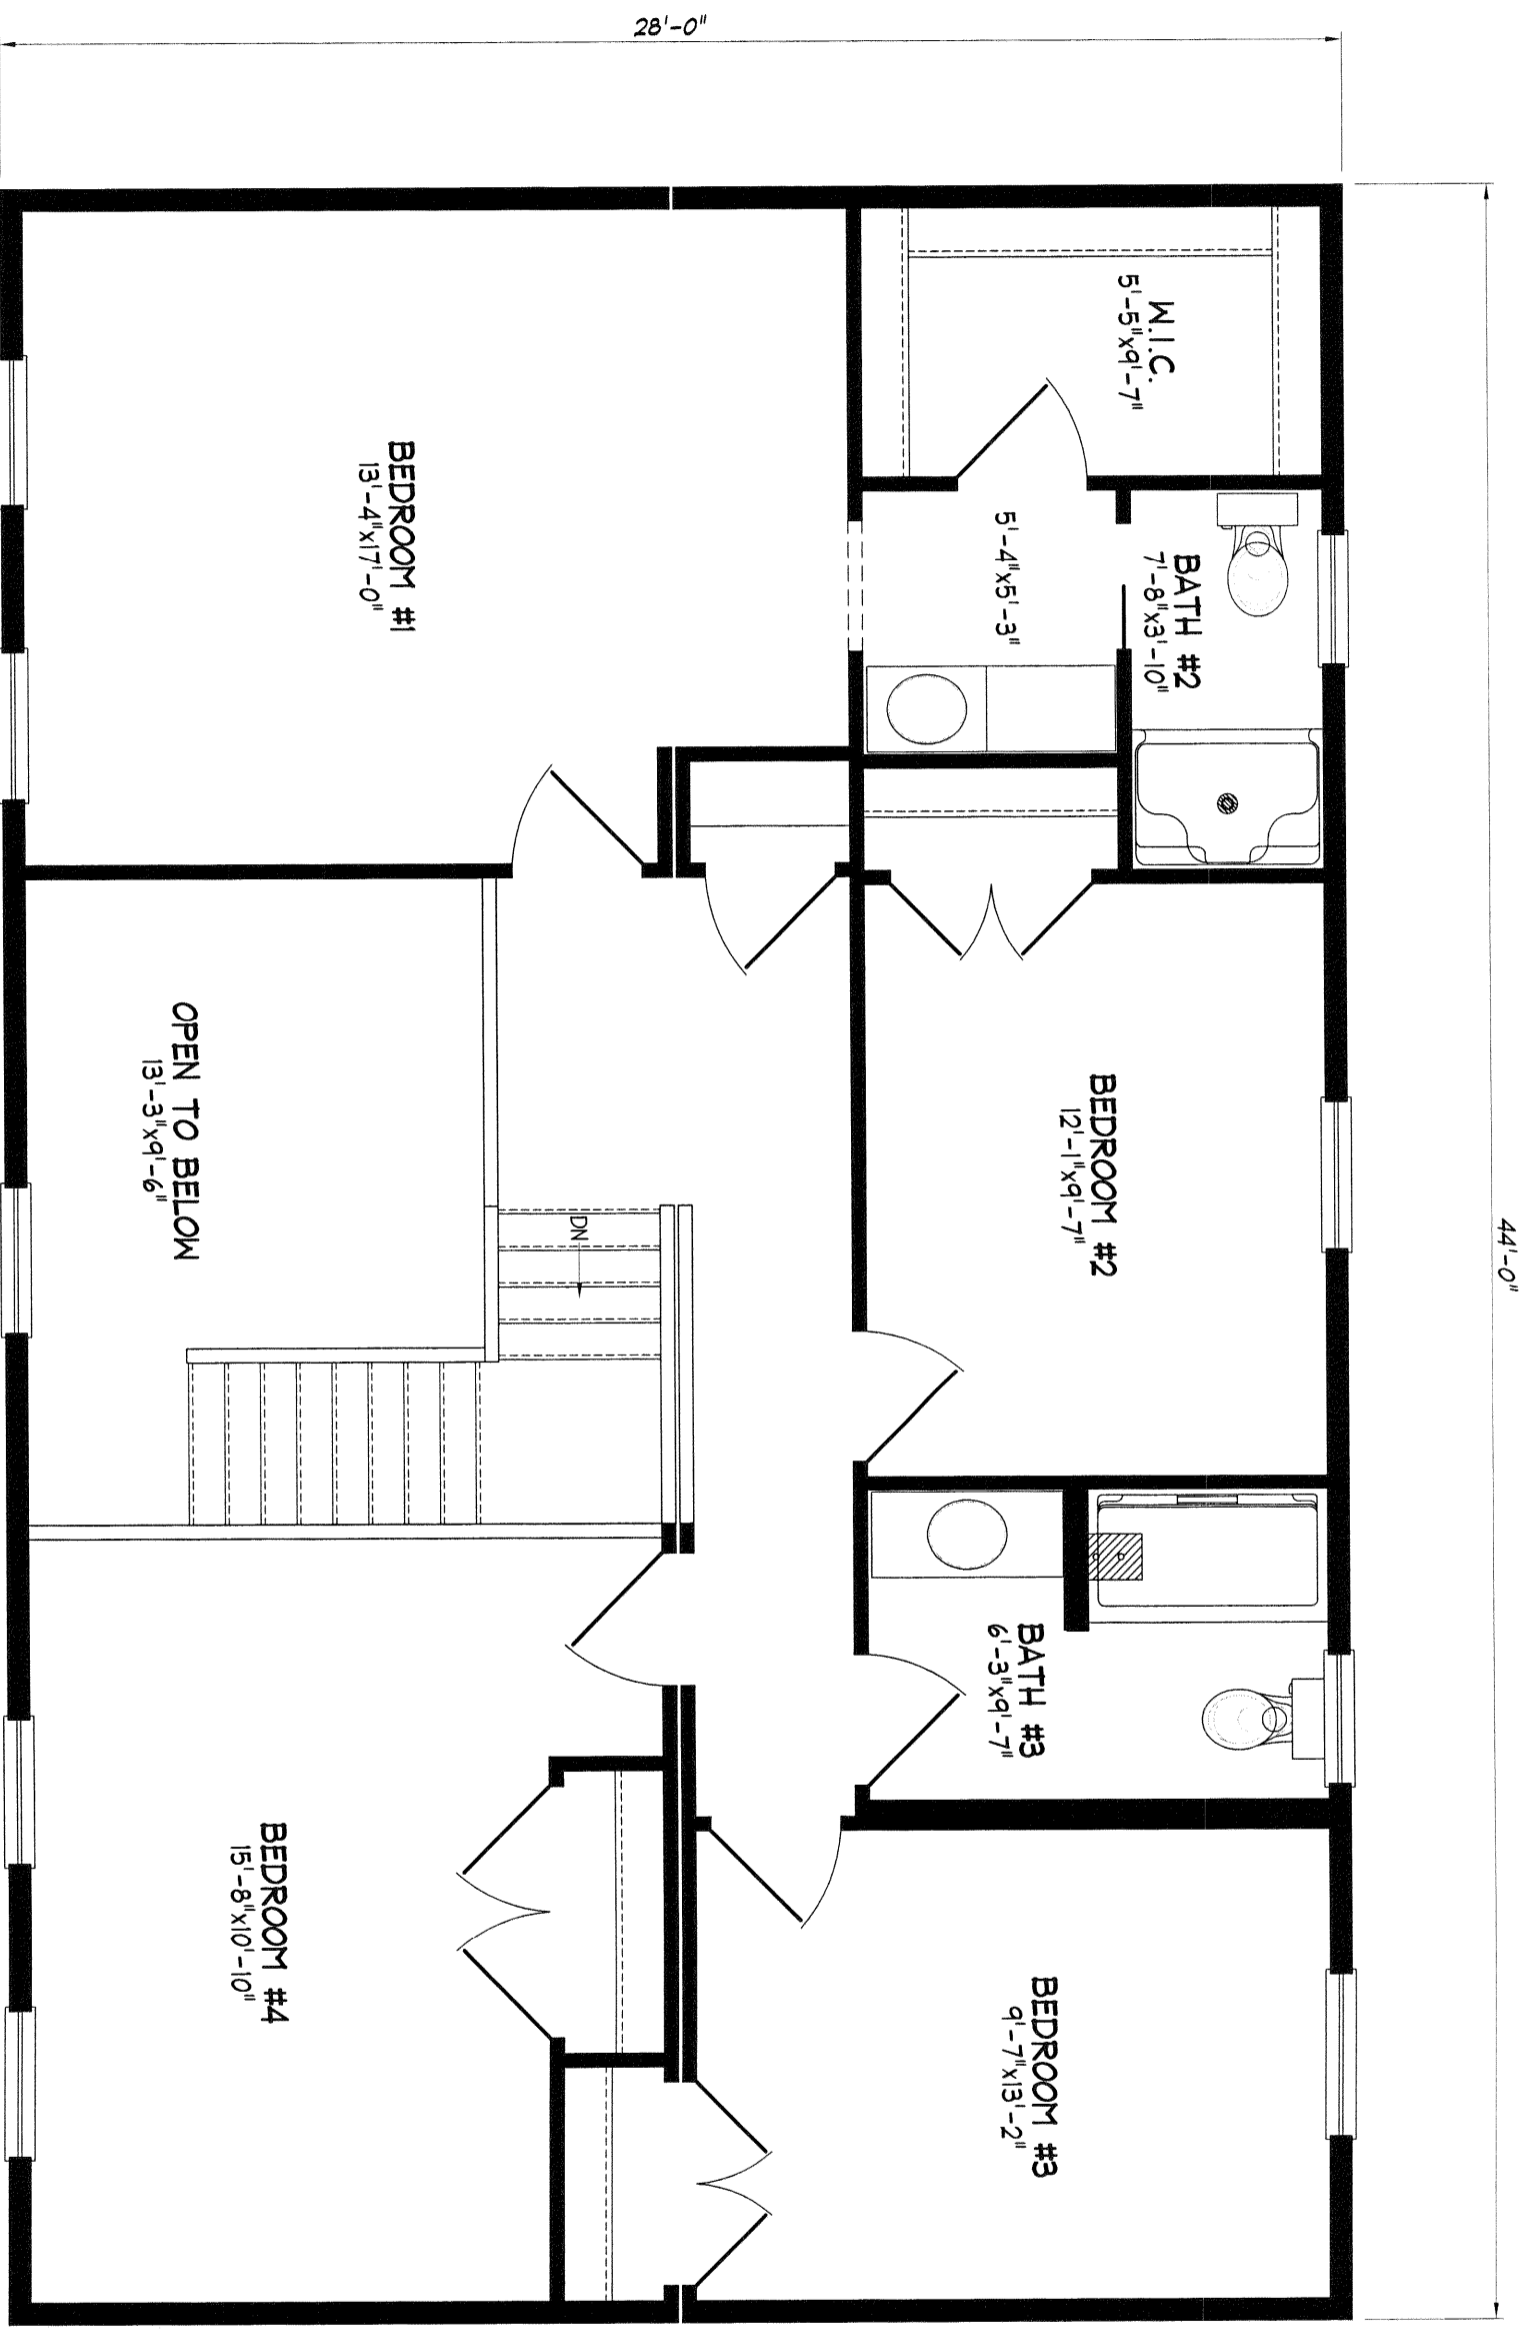

44'-0"

NOTE: ANY & ALL Material shipped loose for the site completion of the manufactured product is ULTIMATELY the SOLE RESPONSIBILITY OF THE BUILDER LISTED BELOW to install and finish.

Standard  
Astoria

**NEW ENGLAND HOMES INC.**

270 OCEAN ROAD  
GREENLAND, NH 03840  
© COPYRIGHT 2000

REV.	DATE	PRG	DATE
DRAWN	01-09-06	PRG	01-09-06
SCALE	1/4" = 1'-0"		

NEH.  
Standard

NOTE: ANY & ALL Material shipped loose for the site completion of the manufactured product is ULTIMATELY the SOLE RESPONSIBILITY OF THE BUILDER LISTED BELOW to install and finish.

Standard  
Astoria

**NEW ENGLAND HOMES INC.**  
270 OCEAN ROAD  
GREENLAND, NH 03940  
© COPYRIGHT 2000

REV.	DATE	PRG	DATE
SCALE	1/4" = 1'-0"		

**N.E.H.**  
Standard