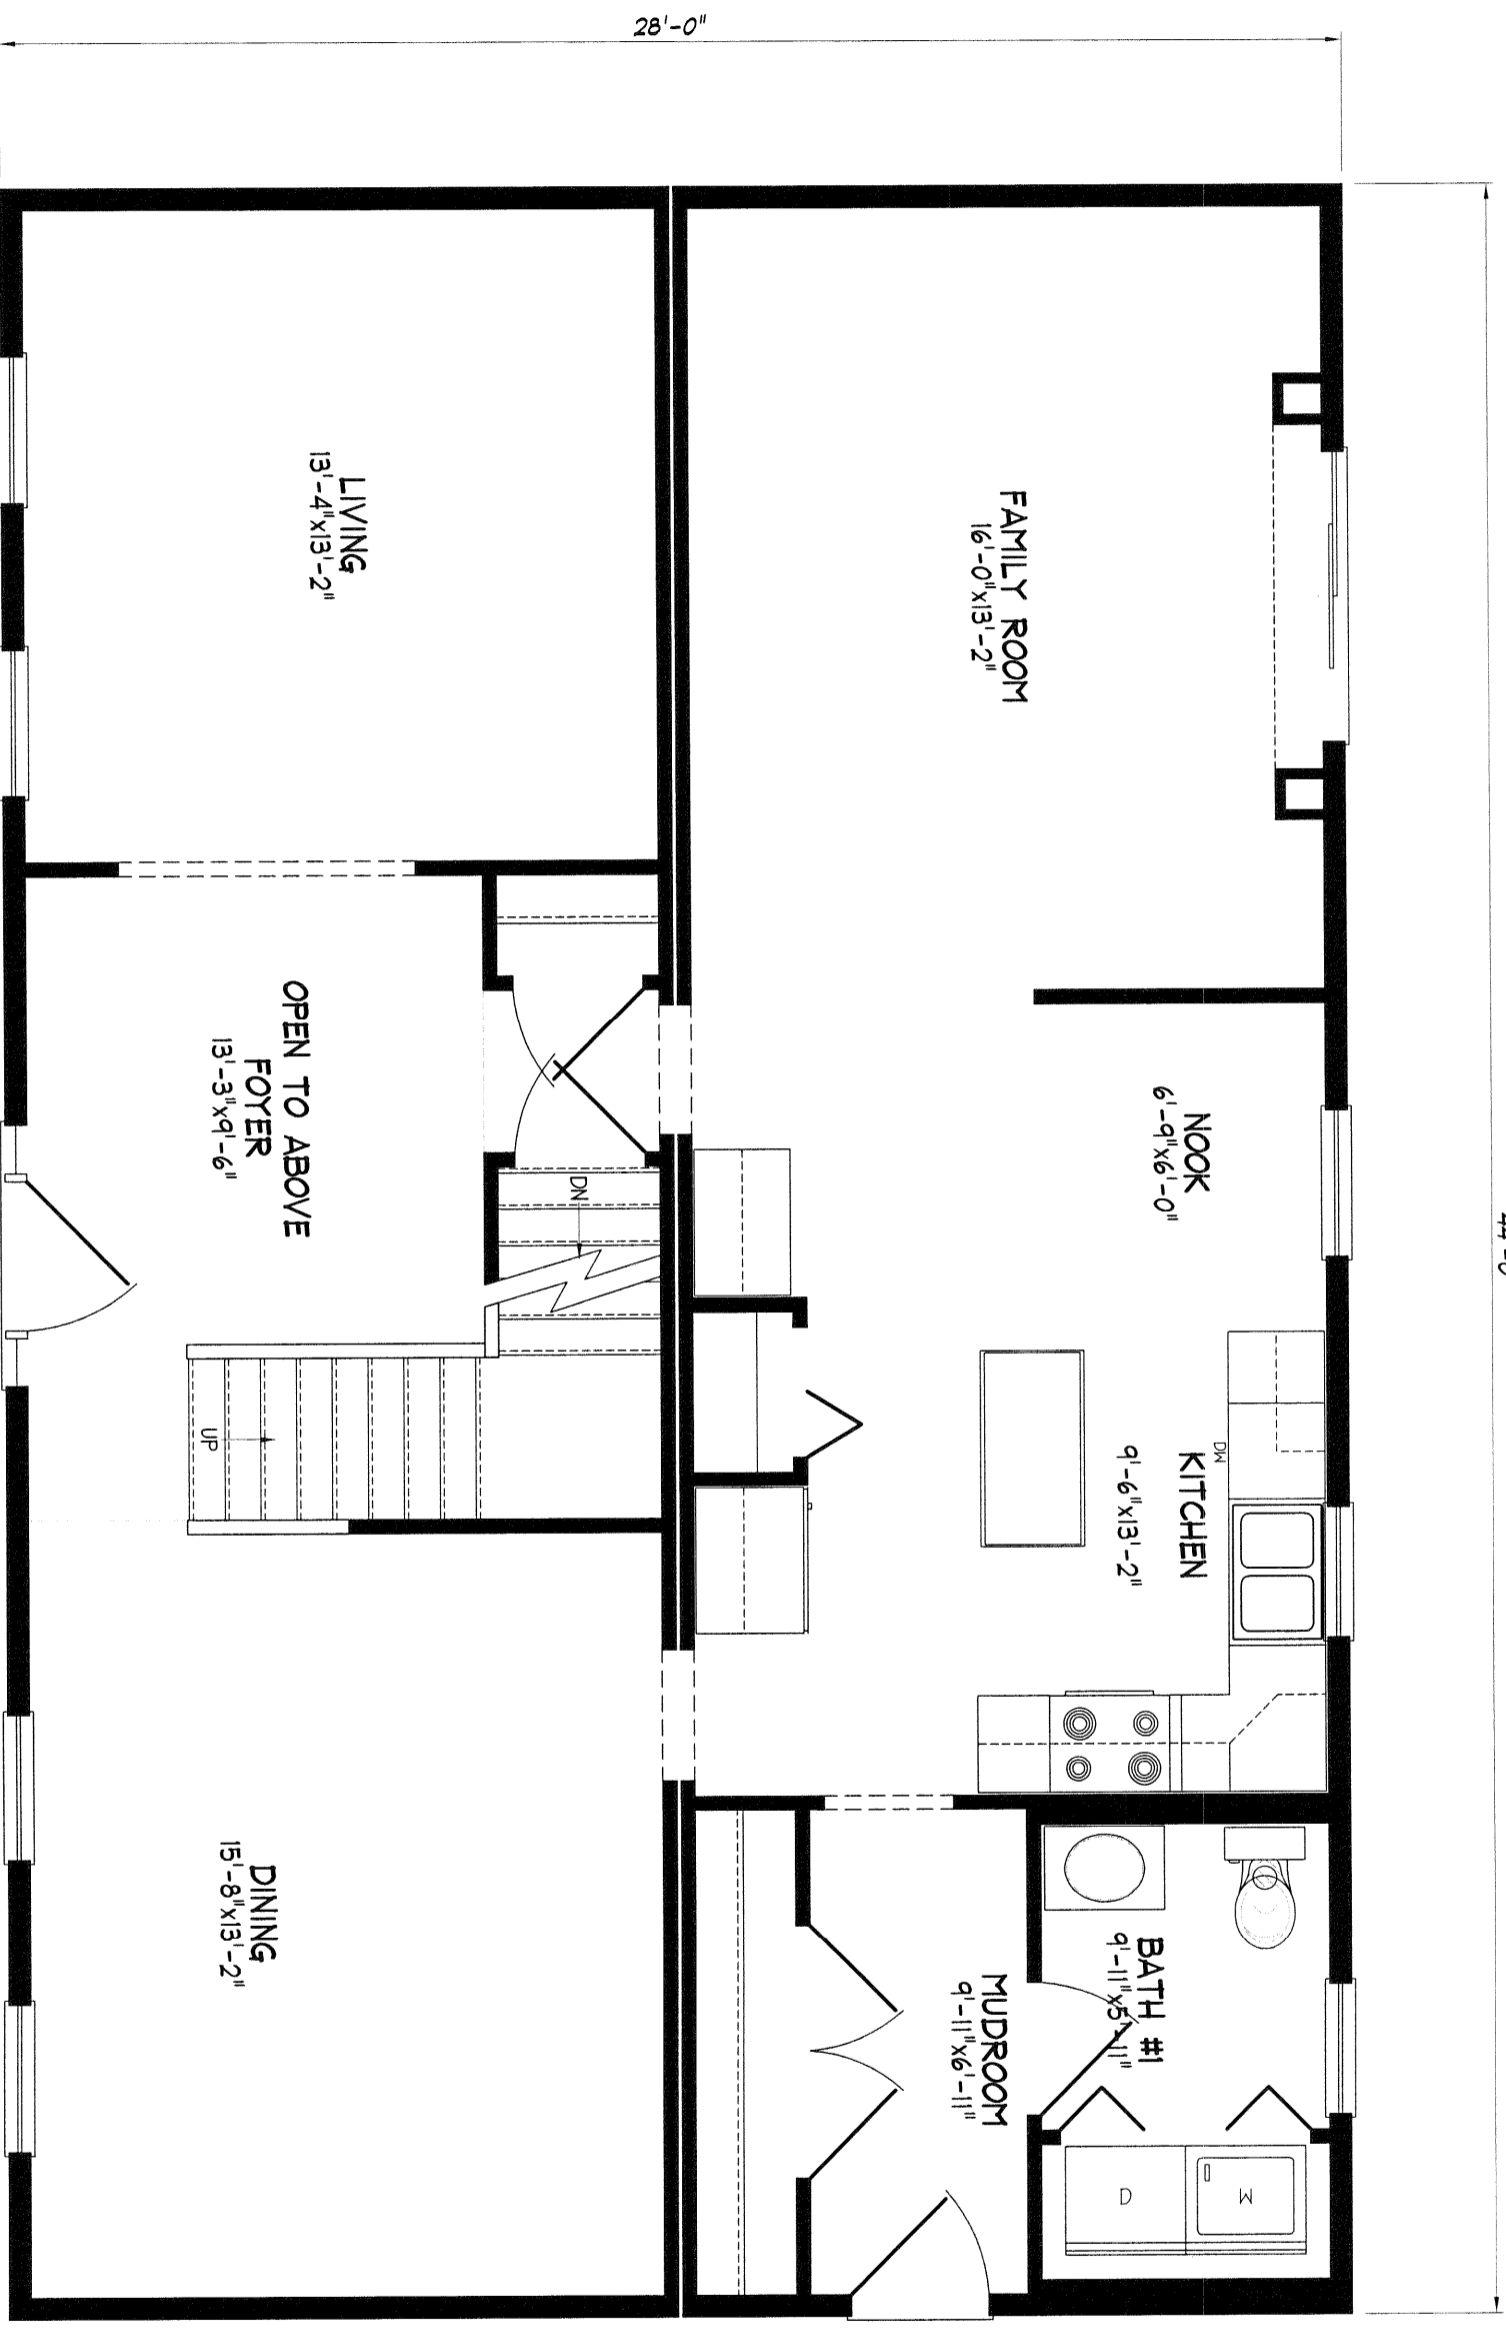

44'-0"

NOTE: ANY & ALL Material shipped loose for the site completion of the manufactured product is ULTIMATELY the SOLE RESPONSIBILITY OF THE BUILDER LISTED BELOW to install and finish.

Standard  
Astoria

**NEW ENGLAND HOMES INC.**

270 OCEAN ROAD  
GREENLAND, NH 03840  
© COPYRIGHT 2000

REV.	DATE	PRG	DATE
DRAWN	01-09-06	PRG	01-09-06
SCALE	1/4" = 1'-0"		

NEH.  
Standard

NOTE: ANY & ALL Material shipped loose for the site completion of the manufactured product is ULTIMATELY the SOLE RESPONSIBILITY OF THE BUILDER LISTED BELOW to install and finish.

Standard  
Astoria

**NEW ENGLAND HOMES INC.**  
270 OCEAN ROAD  
GREENLAND, NH 03940  
© COPYRIGHT 2000

REV.	DATE	PRG	DATE
SCALE	1/4" = 1'-0"		

**N.E.H.**  
Standard